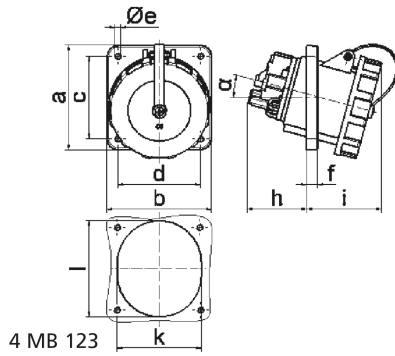

## Panel mounted socket, angled TN - flange 114x114, fixing centers 90x90

Product description	
BALS-Prd.-Nr	120039
EAN	4024941108126
Product category	TN panel mounting socket outlet, angled
Current	125A
Number of poles	3p
Arrangement of phases	2P+PE
Position of earth contact	2 h
Voltage	> 50V~

Product description	
Frequency	> 300 - 500Hz
VG-type-no.:	VG 96919 BS 054
Protection degree	IP67
Colour code	bronze-green RAL 6031-F9
Colour of appliance	Hinged lid bronze-green RAL 6031-F9, Enclosure bronze-green RAL 6031-F9, Bayonet ring bronze-green RAL 6031-F9
Connection design	screw terminal as box terminal with Kontex-contact
Maximum conductor size	70 mm <sup>2</sup> (possible limitation by the used cable entry)
Cable entry	other
Height	134mm
Width	125mm
Depth	173mm
Flange size vertical in mm	114mm
Flange size horizontal in mm	114mm
Drill hole dist. vertical mm	90mm
Drill hole dist. horizontal mm	90mm
Material of enclosure	Polyamide
Contacts	The contact carrier is made of high temperature resistant material, the contacts are brass nickel plated

Additional technical information	
	The inclination is 15°, with pilot contact

Additional technical information	
	With bayonet cover on strap

Logistics data	
Weight/pcs	0.905 kg / Piece
Packaging	Bag
Content amount	1 ST
EAN	4024941108126
Length	173 mm
Width	125 mm
Height	134 mm
Weight	0.906 kg
Volume	2,897.75 ccm
Packaging	Carton
Content amount	5 ST
EAN	4024941838870
Length	325 mm
Width	217 mm
Height	210 mm
Weight	4.731 kg
Volume	13,588.4 ccm