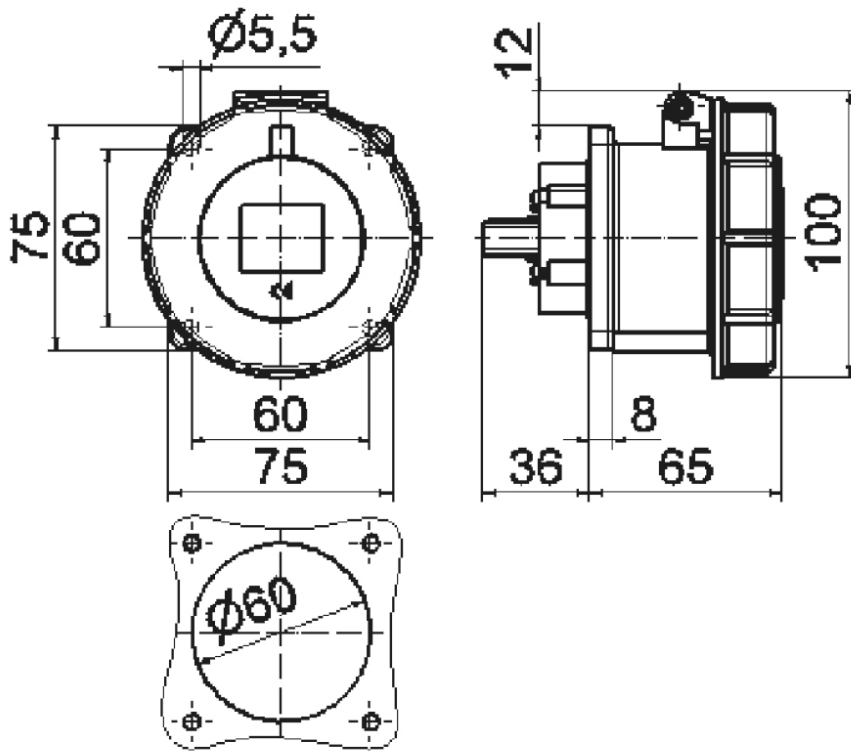

panel mounting socket outlet, straight - for reefer containers, flange 75x75

Product description	
BALS-Prd.-Nr	13021
EAN	4024941130219
Product category	TE panel mounting socket outlet, straight
Current	32A
Number of poles	4p
Arrangement of phases	3P+PE
Position of earth contact	3 h
Voltage	380V~(50Hz) 440V~(60Hz)

Product description	
Frequency	50/60Hz
Protection degree	IP67
Colour code	red RAL 3000
Colour of appliance	Hinged lid red RAL 3000, Enclosure grey RAL 7035, Bayonet ring grey RAL 7035
Connection design	with screw terminal
Maximum conductor size	10,0 qmm
Cable entry	other
Height	100mm
Width	93.5mm
Depth	100.4mm
Flange size vertical in mm	75mm
Flange size horizontal in mm	75mm
Drill hole dist. vertical mm	60mm
Drill hole dist. horizontal mm	60mm
Material of enclosure	Polyamide
Contacts	The contact carrier is made of high temperature resistant material, the contacts are brass nickel plated

Logistics data	
Weight/pcs	0.252 kg / Piece
Packaging	Bag

Logistics data	
Content amount	1 ST
EAN	4024941130219
Length	100.4 mm
Width	93.5 mm
Height	100 mm
Weight	0.253 kg
Volume	938.74 ccm
Packaging	Carton
Content amount	10 ST
EAN	4024941968706
Length	295 mm
Width	185 mm
Height	215 mm
Weight	2.684 kg
Volume	9,975 ccm