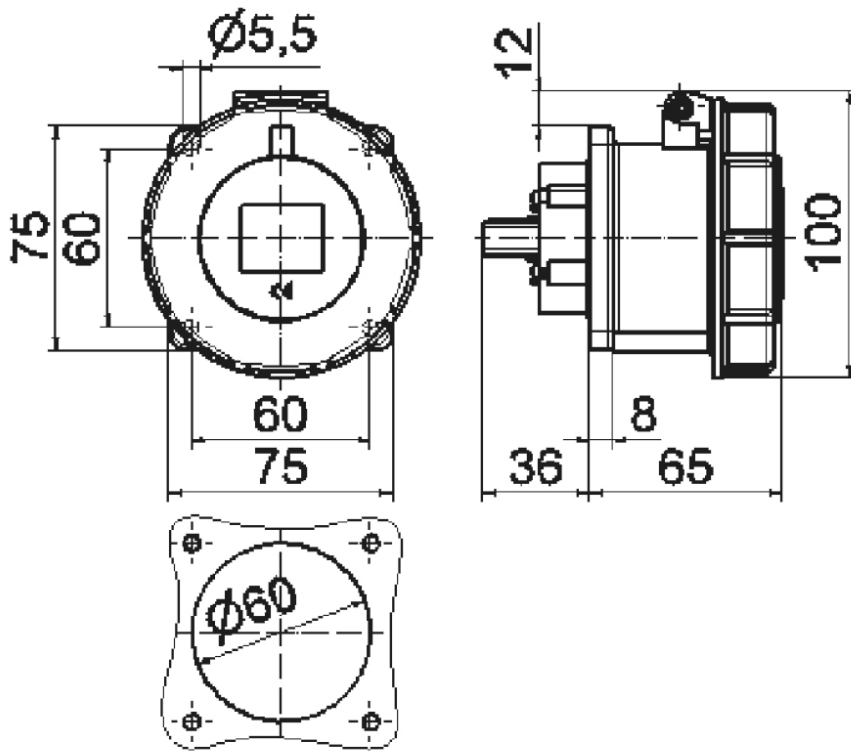

## Panel mounting socket outlet straight - for reefer containers flange 75x75

Product description	
BALS-Prd.-Nr	13021
EAN	4024941130219
Product category	TE panel mounting socket outlet, straight
Current	32A
Number of poles	4p
Arrangement of phases	3P+PE
Position of earth contact	3 h
Voltage	380V~(50Hz) 440V~(60Hz) for reefer containers only

Product description	
Frequency	50/60Hz
Protection degree	IP67
Colour code	red RAL 3000
Colour of appliance	Hinged lid red RAL 3000, Bayonet ring grey RAL 7035, Enclosure grey RAL 7035
Connection design	with screw terminal
Maximum conductor size	10,0 qmm
Cable entry	other
Height	100mm
Width	93.5mm
Depth	100.4mm
Flange size vertical in mm	75mm
Flange size horizontal in mm	75mm
Drill hole dist. vertical mm	60mm
Drill hole dist. horizontal mm	60mm
Material of enclosure	Polyamide
Contacts	the contact carrier is made of high temperature resistant material, the contacts are brass nickel plated

Logistics data	
Weight/pcs	0.252 kg / Piece
Packaging	Bag

Logistics data	
Content amount	1 ST
EAN	4024941130219
Length	100.4 mm
Width	93.5 mm
Height	100 mm
Weight	0.253 kg
Volume	938.74 ccm
Packaging	Carton
Content amount	10 ST
EAN	4024941968706
Length	295 mm
Width	185 mm
Height	215 mm
Weight	2.684 kg
Volume	9,975 ccm