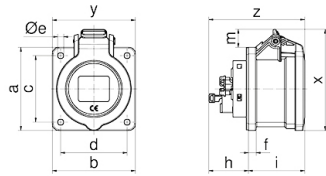

Panel mounting socket outlet straight - flange 75x75 fixing centers 60x60

Product description	
BALS-Prd.-Nr	1320021
EAN	4024941379502
Product category	Panel mounting socket outlet INNOLINQ QUICK-CONNECT straight
Current	32A
Number of poles	5p
Arrangement of phases	3p+N+PE
Position of earth contact	6 h
Voltage	200/346 - 240/415V~

Product description	
Frequency	50/60Hz
Protection degree	IP54
Colour code	red RAL 3000
Colour of appliance	Hinged lid red RAL 3000, Enclosure grey RAL 7035
Connection design	screwless spring terminals with KONTEX-ULTRA contact
Maximum conductor size	10,0 qmm
Cable entry	other
Height	105mm
Width	75.5mm
Depth	108mm
Flange size vertical in mm	75mm
Flange size horizontal in mm	75mm
Drill hole dist. vertical mm	60mm
Drill hole dist. horizontal mm	60mm
Material of enclosure	Polyamide
Contacts	the contact carrier is made of polyamide, the contacts are brass, the contact carrier is made of high temperature resistant material

Additional technical information	
	this product is without any lead

Einbauöffnung

4MB502

Ampere Poles	16 3	16 5	32 5
a	75,0	75,0	75,0
b	75,0	75,0	75,0
c	60,0	60,0	60,0
d	60,0	60,0	60,0
Øe	5,5	5,5	5,5
f	7,0	7,0	7,0
h	36,0	36,0	46,0
i	50,0	51,0	62,0
Øl	45,0	55,0	60,0
m	8,0	16,5	23,5
x	83,0	92,0	105,0
y	75,0	75,0	75,5
z	86,0	87,0	108,0