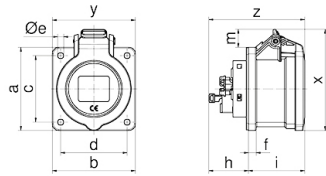

# Panel mounting socket outlet straight - flange 75x75 fixing centers 60x60

Product description	
BALS-Prd.-Nr	136861
EAN	4024941379298
Product category	Panel mounting socket outlet INNOLINQ QUICK-CONNECT straight
Current	16A
Number of poles	3p
Arrangement of phases	2P+PE
Position of earth contact	6 h
Voltage	200 - 250V~

Product description	
Frequency	50/60Hz
Protection degree	IP54
Colour code	blue RAL 5015
Colour of appliance	Hinged lid blue RAL 5015, Enclosure grey RAL 7035
Connection design	screwless spring terminals with KONTEX-ULTRA contact
Maximum conductor size	4,0 qmm
Cable entry	other
Height	83mm
Width	75mm
Depth	86mm
Flange size vertical in mm	75mm
Flange size horizontal in mm	75mm
Drill hole dist. vertical mm	60mm
Drill hole dist. horizontal mm	60mm
Material of enclosure	Polyamide
Contacts	the contact carrier is made of polyamide, the contacts are brass

Additional technical information	
	this product is without any lead

Einbauöffnung

4MB502

Ampere Poles	16 3	16 5	32 5
a	75,0	75,0	75,0
b	75,0	75,0	75,0
c	60,0	60,0	60,0
d	60,0	60,0	60,0
Øe	5,5	5,5	5,5
f	7,0	7,0	7,0
h	36,0	36,0	46,0
i	50,0	51,0	62,0
Øl	45,0	55,0	60,0
m	8,0	16,5	23,5
x	83,0	92,0	105,0
y	75,0	75,0	75,5
z	86,0	87,0	108,0