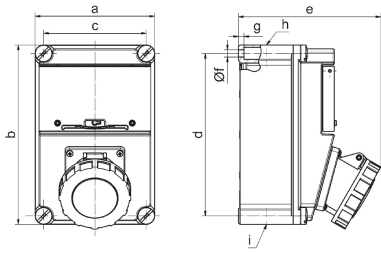

## wall mounting socket outlet, fused - housing dimensions 260x160 with fuse base D III

Product description	
BALS-Prd.-Nr	15003
EAN	4024941150033
Product category	Quick-Connect wall mounting socket outlet, fused
Current	32A
Number of poles	5p
Arrangement of phases	3p+N+PE
Position of earth contact	6 h
Voltage	200/346 - 240/415V~

Product description	
Frequency	50/60Hz
Protection degree	IP67
Colour code	red RAL 3000
Colour of appliance	Hinged lid red RAL 3000, Housing bottom grey RAL 7035, Housing top grey RAL 7035, Bayonet ring grey RAL 7035, Operating window smoky topaz, Housing screws grey RAL 7035
Connection design	screwless spring terminals with Kontex-Kontakt
Maximum conductor size	10,0 qmm
Cable entry	1xM40 top and 1xM32/M40 bottom
Height	276mm
Width	184mm
Depth	208mm
Dimension of enclosure	276x184 mm (HxW)
Material of enclosure	Polyester RAL 7035
Contacts	The contacts are brass, The contact carrier is made of polyamide

Additional technical information	
	The cable entry is one at top and two at bottom open
	With fuse base 3 pole D III

14 MB 36

Ampere	32	32	63	63			
Polzahl	4	5	4	5			
a	184,0	184,0	184,0	184,0			
b	276,0	276,0	276,0	276,0			
c	158,0	158,0	158,0	158,0			
d	250,0	250,0	250,0	250,0			
e	205,0	205,0	220,0	220,0			
f $\varnothing$	11,0	11,0	11,0	11,0			
g	8,5	8,5	8,5	8,5			
h	M40	M40	M40	M40			
i	M40/32	M40/32	M40/32	M40/32			