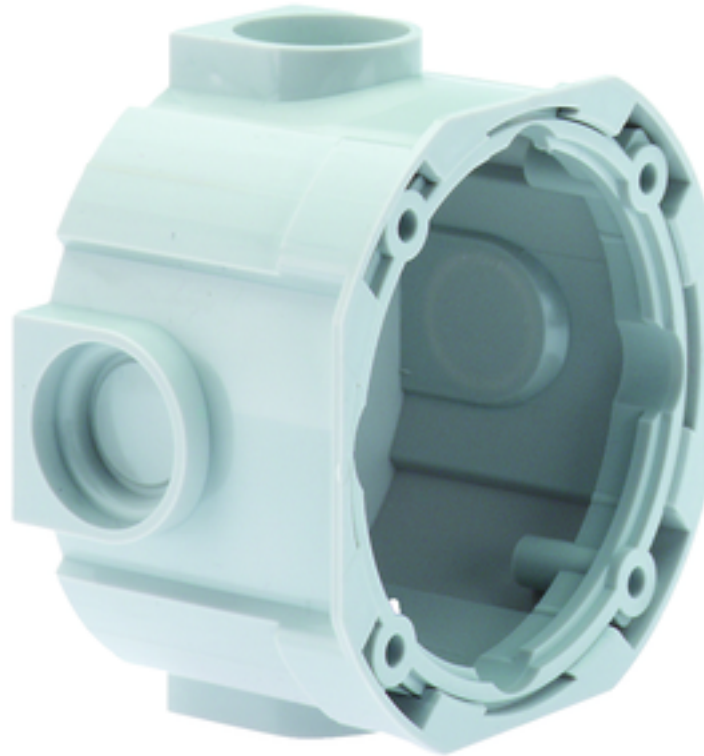

Accessories sockets

| Product description | |
|-----------------------|-------------------------|
| BALS-Prd.-Nr | 180 |
| EAN | 4024941001809 |
| Product category | wall socket |
| Colour code | grey RAL 7035 |
| Colour of appliance | Enclosure grey RAL 7035 |
| Height | 89mm |
| Width | 89mm |
| Depth | 50mm |
| Material of enclosure | Polycarbonate |

| Additional technical information | |
|----------------------------------|---|
| | for panel mounted socket architecture program |

| Logistics data | |
|----------------|------------------|
| Weight/pcs | 0.054 kg / Piece |
| Packaging | Bag |
| Content amount | 1 ST |
| EAN | 4024941001809 |
| Length | 50 mm |
| Width | 89 mm |
| Height | 89 mm |
| Weight | 0.055 kg |
| Volume | 396.05 ccm |
| Packaging | Carton |
| Content amount | 10 ST |
| EAN | 4024941959681 |
| Length | 275 mm |
| Width | 175 mm |
| Height | 137 mm |
| Weight | 0.665 kg |
| Volume | 5,737.5 ccm |