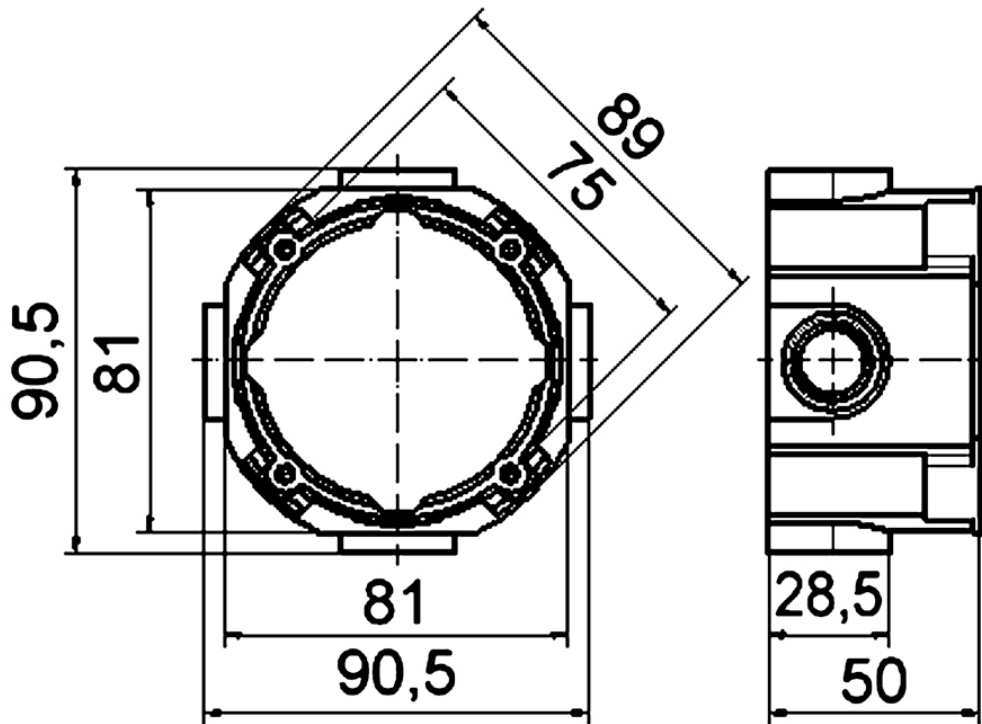

Accessories sockets

| Product description | |
|-----------------------|-------------------------|
| BALS-Prd.-Nr | 180 |
| EAN | 4024941001809 |
| Product category | wall socket |
| Colour code | grey RAL 7035 |
| Colour of appliance | Enclosure grey RAL 7035 |
| Height | 89mm |
| Width | 89mm |
| Depth | 50mm |
| Material of enclosure | Polycarbonate |

| Additional technical information | |
|----------------------------------|---|
| | for panel mounted socket architecture program |

| Logistics data | |
|----------------|------------------|
| Weight/pcs | 0.054 kg / Piece |
| Packaging | Bag |
| Content amount | 1 ST |
| EAN | 4024941001809 |
| Length | 50 mm |
| Width | 89 mm |
| Height | 89 mm |
| Weight | 0.055 kg |
| Volume | 396.05 ccm |
| Packaging | Carton |
| Content amount | 10 ST |
| EAN | 4024941959681 |
| Length | 275 mm |
| Width | 175 mm |
| Height | 137 mm |
| Weight | 0.665 kg |
| Volume | 5,737.5 ccm |