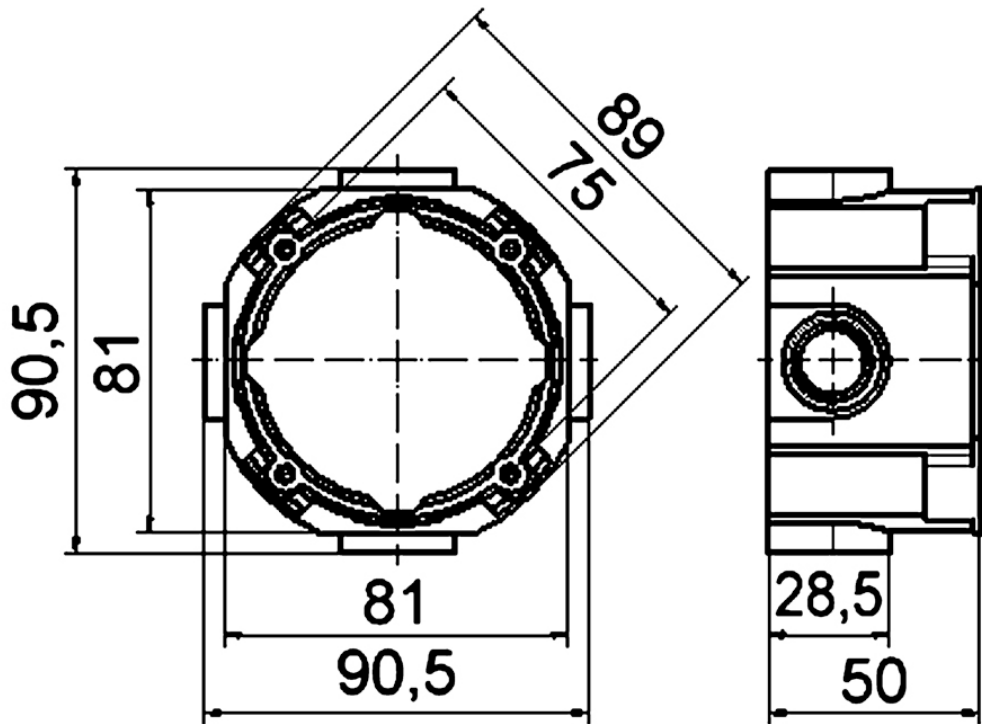

Accessories sockets

Product description	
BALS-Prd.-Nr	180
EAN	4024941001809
Product category	wall socket
Colour code	grey RAL 7035
Colour of appliance	Enclosure grey RAL 7035
Height	89mm
Width	89mm
Depth	50mm
Material of enclosure	Polycarbonate

Additional technical information	
	for panel mounted socket architecture program

Logistics data	
Weight/pcs	0.054 kg / Piece
Packaging	Bag
Content amount	1 ST
EAN	4024941001809
Length	50 mm
Width	89 mm
Height	89 mm
Weight	0.055 kg
Volume	396.05 ccm
Packaging	Carton
Content amount	10 ST
EAN	4024941959681
Length	275 mm
Width	175 mm
Height	137 mm
Weight	0.665 kg
Volume	5,737.5 ccm