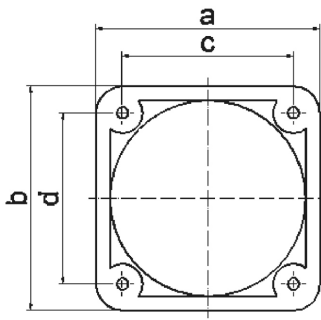

Accessories sockets - 44x44

Product description	
BALS-Prd.-Nr	1847
EAN	4024941018470
Product category	Mounting frame
Colour code	grey RAL 7035
Height	54mm
Width	54mm
Depth	10mm
Drill hole dist. vertical mm	44mm
Drill hole dist. horizontal mm	44mm

Product description	
Material of enclosure	Polyamide

Logistics data	
Weight/pcs	0.015 kg / Piece
Packaging	Bag
Content amount	1 ST
EAN	4024941018470
Length	11 mm
Width	55 mm
Height	55 mm
Weight	0.016 kg
Volume	33.275 ccm
Packaging	Carton
Content amount	100 ST
EAN	4024941326957
Length	275 mm
Width	175 mm
Height	137 mm
Weight	1.625 kg
Volume	5,737.5 ccm