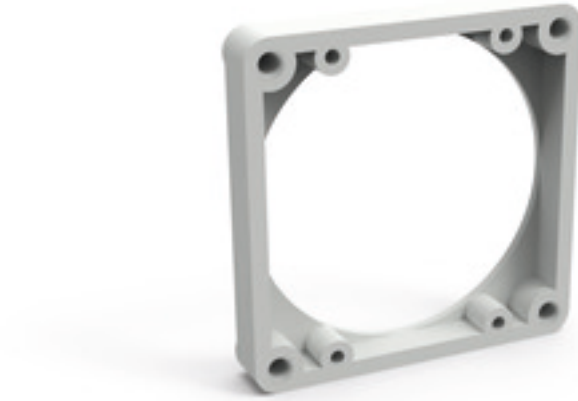

Accessories sockets - 60x60

Product description	
BALS-Prd.-Nr	187
EAN	4024941001878
Product category	Mounting frame
Colour code	grey RAL 7035
Height	70mm
Width	70mm
Depth	12mm
Flange size vertical in mm	70mm
Flange size horizontal in mm	70mm

Product description	
Drill hole dist. vertical mm	60mm
Drill hole dist. horizontal mm	60mm
Material of enclosure	Polyamide

Logistics data	
Weight/pcs	0.014 kg / Piece
Packaging	Bag
Content amount	1 ST
EAN	4024941001878
Length	12 mm
Width	70 mm
Height	70 mm
Weight	0.015 kg
Volume	58.8 ccm
Packaging	Carton
Content amount	100 ST
EAN	4024941326988
Length	275 mm
Width	175 mm
Height	137 mm
Weight	1.525 kg