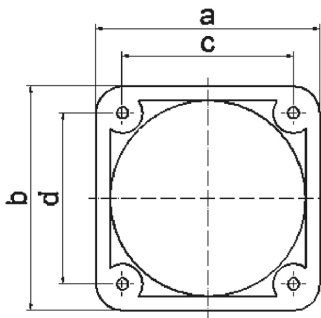

## Accessories sockets - 85x77

Product description	
BALS-Prd.-Nr	188
EAN	4024941001885
Product category	Mounting frame
Colour code	grey RAL 7035
Height	95mm
Width	87mm
Depth	12mm
Drill hole dist. vertical mm	85mm
Drill hole dist. horizontal mm	77mm

Product description	
Material of enclosure	Polyamide

Logistics data	
Weight/pcs	0.018 kg / Piece
Packaging	Bag
Content amount	1 ST
EAN	4024941001885
Length	12 mm
Width	87 mm
Height	95 mm
Weight	0.019 kg
Volume	99.18 ccm
Packaging	Carton
Content amount	100 ST
EAN	4024941327046
Length	275 mm
Width	175 mm
Height	137 mm
Weight	1.925 kg
Volume	5,737.5 ccm