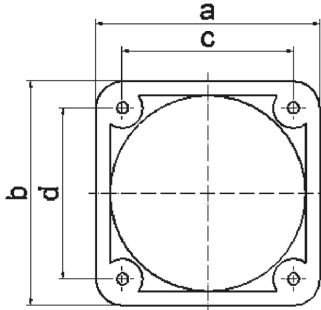

Logistics data	
Volume	5,737.5 ccm

a	b	c	d	e	Bestell-Nr.
50	50	38	38	13	1843
54	54	44	44	10	1847
57	66	47	47	10	1848
60	60	50	50	10	1849
62	62	52	52	10	1850
62	70	52	60	10	1851

30 MB 182