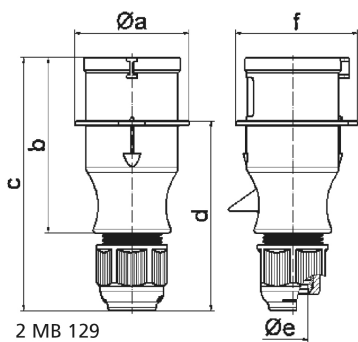

Plug - with screw terminals one piece housing

Product description	
BALS-Prd.-Nr	21000-TLS
EAN	4024941192354
Product category	TLS plug with MULTI-GRIP cable gland
Current	16A
Number of poles	3p
Arrangement of phases	2P+PE
Position of earth contact	4 h
Voltage	100 - 130V~
Frequency	50/60Hz

Product description	
Protection degree	IP44
Colour code	yellow RAL 1012
Colour of appliance	Enclosure yellow RAL 1012, Cable gland grey RAL 7035
Connection design	with screw terminal
Maximum conductor size	2,5 qmm
Cable entry	with cable gland
Height	143mm
Width	54mm
Depth	59mm
Material of enclosure	Polyamide
Contacts	the contact carrier is made of polyamide, the contacts are brass

Additional technical information	
	one piece housing, MULTI-GRIP cable gland with gasket and integrated strain relief, For cable diameter from 8 up to max. 18 mm

Logistics data	
Weight/pcs	0.136 kg / Piece
Packaging	Bag
Content amount	1 ST
EAN	4024941192354

Logistics data	
Length	59 mm
Width	54 mm
Height	143 mm
Weight	0.137 kg
Volume	455.598 ccm
Packaging	Carton
Content amount	10 ST
EAN	4024941841559
Length	207 mm
Width	162 mm
Height	142 mm
Weight	1.46 kg
Volume	3,750 ccm