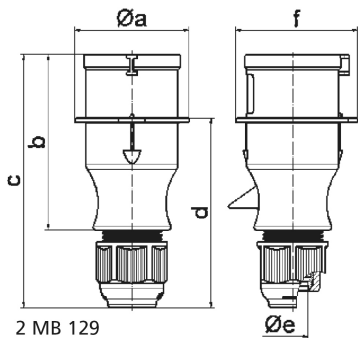

Plug - with screw terminals one piece housing

Product description	
BALS-Prd.-Nr	21005-TLS
EAN	4024941192361
Product category	TLS plug with MULTI-GRIP cable gland
Current	16A
Number of poles	4p
Arrangement of phases	3P+PE
Position of earth contact	6 h
Voltage	380 - 415V~
Frequency	50/60Hz

Product description	
Protection degree	IP44
Colour code	red RAL 3000
Colour of appliance	Enclosure red RAL 3000, Cable gland grey RAL 7035
Connection design	with screw terminal
Maximum conductor size	2,5 qmm
Cable entry	with cable gland
Height	143mm
Width	60mm
Depth	68mm
Material of enclosure	Polyamide
Contacts	the contact carrier is made of polyamide, the contacts are brass

Additional technical information	
	one piece housing, MULTI-GRIP cable gland with gasket and integrated strain relief, For cable diameter from 8 up to max. 18 mm

Logistics data	
Weight/pcs	0.148 kg / Piece
Packaging	Bag
Content amount	1 ST
EAN	4024941192361
Length	68 mm

Logistics data	
Width	60 mm
Height	143 mm
Weight	0.149 kg
Volume	583.44 ccm
Packaging	Carton
Content amount	10 ST
EAN	4024941828192
Length	248 mm
Width	158 mm
Height	123 mm
Weight	1.577 kg
Volume	3,960 ccm