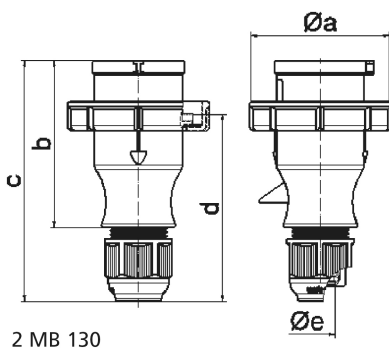

## Plug - with screw terminals one piece housing

Product description	
BALS-Prd.-Nr	210602
EAN	4024941097024
Product category	TLS plug with MULTI-GRIP cable gland
Current	32A
Number of poles	4p
Arrangement of phases	3P+PE
Position of earth contact	7 h
Voltage	480 - 500V~
Frequency	50/60Hz

Product description	
Protection degree	IP67
Colour code	black RAL 9005
Colour of appliance	Enclosure black RAL 9005, Bayonet ring grey RAL 7035, Cable gland grey RAL 7035
Connection design	with screw terminal
Maximum conductor size	6,0 qmm
Cable entry	with cable gland
Height	170mm
Width	94mm
Depth	94mm
Material of enclosure	Polyamide
Contacts	the contact carrier is made of polyamide, the contacts are brass

Additional technical information	
	one piece housing, MULTI-GRIP cable gland with gasket and integrated strain relief, For cable diameter from 11 up to max. 23,5 mm

Logistics data	
Weight/pcs	0.265 kg / Piece
Packaging	Carton
Content amount	10 ST
EAN	4024941887397

Logistics data	
Length	325 mm
Width	217 mm
Height	210 mm
Weight	2.856 kg
Volume	13,588.4 ccm

2 MB 130

Ampere	16	16	16	32	32	32
Polzahl	3	4	5	3	4	5
a ø	70,0	78,0	86,0	94,0	94,0	101,0
b	94,5	98,0	101,0	115,0	115,0	119,0
c	138,0	142,0	145,0	170,0	170,0	174,0
d	105,5	109,5	112,5	128,0	128,0	132,0
e ø	18,0	18,0	18,0	23,0	23,0	23,0
Leiter mm <sup>2</sup> min	1	1	1	2,5	2,5	2,5
Leiter mm <sup>2</sup> max	2,5	2,5	2,5	6	6	6