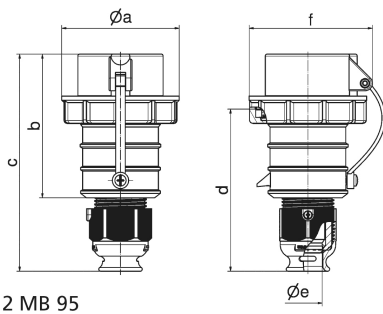

Plug TN - with cable gland with closure cap

Product description	
BALS-Prd.-Nr	21208
EAN	4024941212083
Product category	QUICK-CONNECT TN plug
Current	16A
Number of poles	5p
Arrangement of phases	3p+N+PE
Position of earth contact	6 h
Voltage	200/346 - 240/415V~
Frequency	50/60Hz

Product description	
VG-type-no.:	VG 96919 CP 001
Supply no.:	5935-12-300-3599
Protection degree	IP67
Colour code	bronze-green RAL 6031-F9
Colour of appliance	Cable gland bronze-green RAL 6031-F9, Bayonet ring bronze-green RAL 6031-F9, Housing cover bronze-green RAL 6031-F9, Collar bronze-green RAL 6031-F9, Closure cap bronze-green RAL 6031-F9
Connection design	screwless spring-clamp technology
Maximum conductor size	2,5 qmm
Cable entry	with cable gland
Height	161mm
Width	86.5mm
Depth	91mm
Material of enclosure	Polyamide
Contacts	the contact carrier is made of high temperature resistant material, the contacts are brass nickel plated

Additional technical information	
	For cable diameter from 10 up to max. 21 mm, MULTI-GRIP cable gland with gasket, integrated cable clamp and additional water evacuation openings
	With closure cap

Logistics data	
Weight/pcs	0.255 kg / Piece
Packaging	Bag
Content amount	1 ST
EAN	4024941212083
Length	91 mm
Width	86.5 mm
Height	161 mm
Weight	0.256 kg
Volume	1,267.312 ccm
Packaging	Carton
Content amount	10 ST
EAN	4024941838955
Length	258 mm
Width	183 mm
Height	212 mm
Weight	2.702 kg
Volume	8,750 ccm