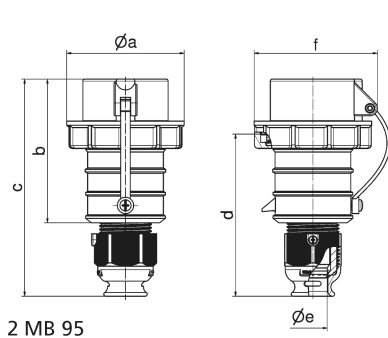

## Plug TN - with cable gland with closure cap

Product description	
BALS-Prd.-Nr	21423
EAN	4024941214230
Product category	QUICK-CONNECT TN plug
Current	16A
Number of poles	5p
Arrangement of phases	3p+N+PE
Position of earth contact	9 h
Voltage	120/208 - 144/250V~
Frequency	50/60Hz

Product description	
VG-type-no.:	VG 96919 CP 002
Protection degree	IP67
Colour code	blue RAL 5015
Colour of appliance	Cable gland bronze-green RAL 6031-F9, Bayonet ring bronze-green RAL 6031-F9, Housing cover bronze-green RAL 6031-F9, Collar bronze-green RAL 6031-F9, Closure cap bronze-green RAL 6031-F9
Connection design	screwless spring-clamp technology
Maximum conductor size	2,5 qmm
Cable entry	with cable gland
Height	161mm
Width	86.5mm
Depth	91mm
Material of enclosure	Polyamide
Contacts	the contact carrier is made of high temperature resistant material, the contacts are brass nickel plated

Additional technical information	
	For cable diameter from 10 up to max. 21 mm, MULTI-GRIP cable gland with gasket, integrated cable clamp and additional water evacuation openings
	With closure cap

Logistics data	
Weight/pcs	0.265 kg / Piece

Logistics data	
Packaging	Bag
Content amount	1 ST
EAN	4024941214230
Length	93 mm
Width	86.5 mm
Height	161 mm
Weight	0.266 kg
Volume	1,295.165 ccm
Packaging	Carton
Content amount	10 ST
EAN	4024941838917
Length	258 mm
Width	183 mm
Height	212 mm
Weight	2.802 kg
Volume	8,750 ccm