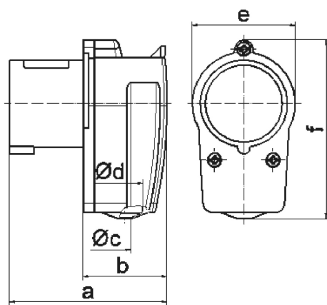

Angled plug - with inward-curving cable sleeve

Product description	
BALS-Prd.-Nr	2303
EAN	4024941023030
Product category	angled plug
Current	16A
Number of poles	3p
Arrangement of phases	2P+PE
Position of earth contact	2 h
Voltage	> 50V~
Frequency	> 300 - 500Hz

Product description	
Protection degree	IP44
Colour code	green RAL 6002
Colour of appliance	anti-kink sleeve grey RAL 7035, Enclosure grey RAL 7035, Collar green RAL 6002
Connection design	with screw terminal
Maximum conductor size	2,5 qmm
Cable entry	Anti-kink sleeve
Height	89mm
Width	51mm
Depth	78mm
Material of enclosure	Polyamide
Contacts	the contact carrier is made of polyamide, the contacts are brass

Additional technical information	
	With internal cable sleeve

Logistics data	
Weight/pcs	0.15 kg / Piece
Packaging	Bag
Content amount	1 ST
EAN	4024941023030
Length	78 mm

Logistics data	
Width	51 mm
Height	89 mm
Weight	0.151 kg
Volume	354.042 ccm