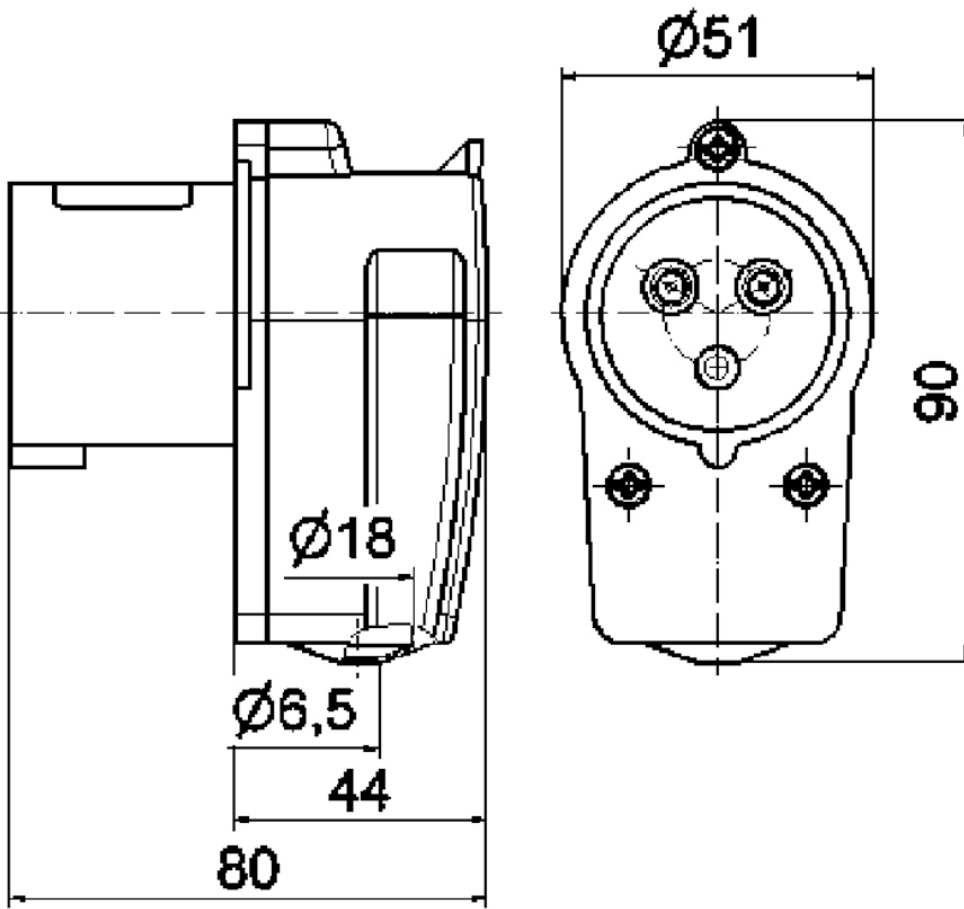

angled plug - with inward-curving cable sleeve

Product description	
BALS-Prd.-Nr	231
EAN	4024941002318
Product category	angled plug
Current	16A
Number of poles	3p
Arrangement of phases	2P+PE
Position of earth contact	6 h
Voltage	200 - 250V~
Frequency	50/60Hz

Product description	
Protection degree	IP44
Colour code	blue RAL 5015
Colour of appliance	Enclosure grey RAL 7035, anti-kink sleeve grey RAL 7035, Collar blue RAL 5015
Connection design	with screw terminal
Maximum conductor size	2,5 qmm
Cable entry	Anti-kink sleeve
Height	89mm
Width	51mm
Depth	78mm
Material of enclosure	Polyamide
Contacts	The contacts are brass, The contact carrier is made of polyamide

Additional technical information	
	With internal cable sleeve, With short cable sleeve

Logistics data	
Weight/pcs	0.125 kg / Piece
Packaging	Bag
Content amount	1 ST
EAN	4024941002318
Length	78 mm

Logistics data	
Width	51 mm
Height	89 mm
Weight	0.126 kg
Volume	354.042 ccm
Packaging	Carton
Content amount	10 ST
EAN	4024941968201
Length	275 mm
Width	175 mm
Height	137 mm
Weight	1.375 kg
Volume	5,737.5 ccm