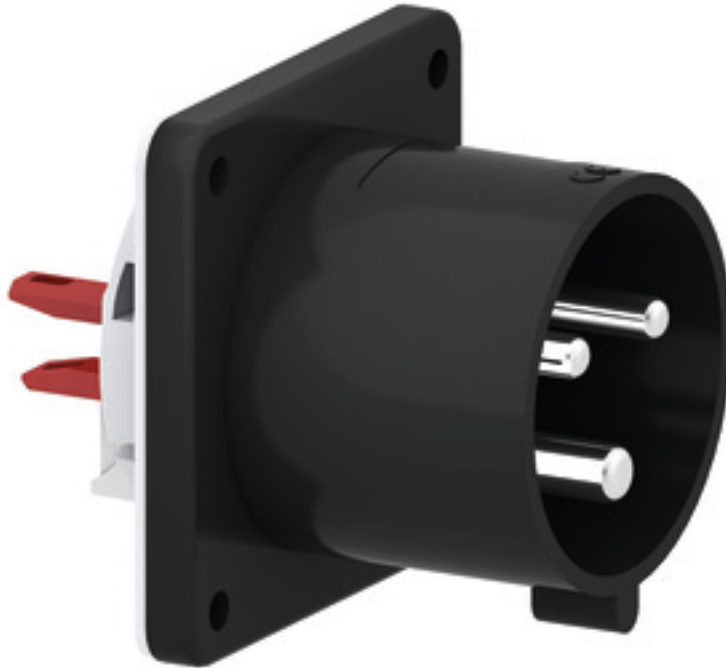

Flanged appliance inlet - black for event technology - for event technology

Product description	
BALS-Prd.-Nr	28315
EAN	4024941938204
Product category	flanged appliance inlet QUICK-CONNECT, straight
Current	32A
Number of poles	3p
Arrangement of phases	2P+PE
Position of earth contact	6 h
Voltage	200 - 250V~

Product description	
Frequency	50/60Hz
Protection degree	IP44
Colour code	blue RAL 5015
Colour of appliance	Enclosure black RAL 9005
Connection design	screwless spring-clamp technology
Maximum conductor size	6,0 qmm
Cable entry	other
Height	75mm
Width	75mm
Depth	96mm
Flange size vertical in mm	75mm
Flange size horizontal in mm	75mm
Drill hole dist. vertical mm	60mm
Drill hole dist. horizontal mm	60mm
Material of enclosure	Polyamide
Contacts	the contact carrier is made of high temperature resistant material, the contacts are brass nickel plated

Additional technical information	
	Collar is brought out of center of the flange by 2 mm

Logistics data	
Weight/pcs	0.142 kg / Piece
Packaging	Bag
Content amount	1 ST
EAN	4024941938204
Length	96 mm
Width	75 mm
Height	75 mm
Weight	0.143 kg
Volume	540 ccm
Packaging	Carton
Content amount	10 ST
EAN	4024941840507
Length	245 mm
Width	177 mm
Height	185 mm
Weight	1.553 kg
Volume	7,140 ccm