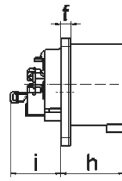

Flanged appliance inlet - black for event technology - for event technology

Product description	
BALS-Prd.-Nr	28315
EAN	4024941938204
Product category	flanged appliance inlet QUICK-CONNECT, straight
Current	32A
Number of poles	3p
Arrangement of phases	2P+PE
Position of earth contact	6 h
Voltage	200 - 250V~

Product description	
Frequency	50/60Hz
Protection degree	IP44
Colour code	blue RAL 5015
Colour of appliance	Enclosure black RAL 9005
Connection design	screwless spring-clamp technology
Maximum conductor size	6,0 qmm
Cable entry	other
Height	75mm
Width	75mm
Depth	96mm
Flange size vertical in mm	75mm
Flange size horizontal in mm	75mm
Drill hole dist. vertical mm	60mm
Drill hole dist. horizontal mm	60mm
Material of enclosure	Polyamide
Contacts	the contact carrier is made of high temperature resistant material, the contacts are brass nickel plated

Additional technical information	
	Collar is brought out of center of the flange by 2 mm

Logistics data	
Weight/pcs	0.142 kg / Piece
Packaging	Bag
Content amount	1 ST
EAN	4024941938204
Length	96 mm
Width	75 mm
Height	75 mm
Weight	0.143 kg
Volume	540 ccm
Packaging	Carton
Content amount	10 ST
EAN	4024941840507
Length	245 mm
Width	177 mm
Height	185 mm
Weight	1.553 kg
Volume	7,140 ccm

Ampere	16	16	16	32	32	32
Polzahl	3	4	5	3	4	5
a	75,0	75,0	75,0	75,0	75,0	75,0
b	75,0	75,0	75,0	75,0	75,0	75,0
c	60,0	60,0	60,0	60,0	60,0	60,0
d	60,0	60,0	60,0	60,0	60,0	60,0
e ø	5,5	5,5	5,5	5,5	5,5	5,5
f	7,0	7,0	7,0	7,0	7,0	7,0
h	43,0	43,0	43,0	53,0	53,0	53,0
i	39,0	39,0	39,0	43,0	43,0	43,0
k ø	42,0	48,0	61,0	57,0	57,0	60,0
l	-	-	5,0	2,0	2,0	-
m	30,0	30,0	25,0	28,0	28,0	30,0
Leiter mm ² min	1	1	1	2,5	2,5	2,5
Leiter mm ² max	2,5	2,5	2,5	6	6	6