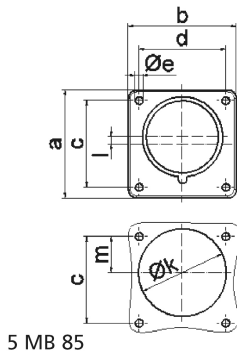

Flanged appliance inlet - black for event technology - for event technology

Product description	
BALS-Prd.-Nr	28315
EAN	4024941938204
Product category	flanged appliance inlet QUICK-CONNECT, straight
Current	32A
Number of poles	3p
Arrangement of phases	2P+PE
Position of earth contact	6 h
Voltage	200 - 250V~

Product description	
Frequency	50/60Hz
Protection degree	IP44
Colour code	blue RAL 5015
Colour of appliance	Enclosure black RAL 9005
Connection design	screwless spring-clamp technology
Maximum conductor size	6,0 qmm
Cable entry	other
Height	75mm
Width	75mm
Depth	96mm
Flange size vertical in mm	75mm
Flange size horizontal in mm	75mm
Drill hole dist. vertical mm	60mm
Drill hole dist. horizontal mm	60mm
Material of enclosure	Polyamide
Contacts	the contact carrier is made of high temperature resistant material, the contacts are brass nickel plated

Additional technical information	
	Collar is brought out of center of the flange by 2 mm

Logistics data	
Weight/pcs	0.142 kg / Piece
Packaging	Bag
Content amount	1 ST
EAN	4024941938204
Length	96 mm
Width	75 mm
Height	75 mm
Weight	0.143 kg
Volume	540 ccm
Packaging	Carton
Content amount	10 ST
EAN	4024941840507
Length	245 mm
Width	177 mm
Height	185 mm
Weight	1.553 kg
Volume	7,140 ccm

Ampere	16	16	16	32	32	32
Polzahl	3	4	5	3	4	5
a	75,0	75,0	75,0	75,0	75,0	75,0
b	75,0	75,0	75,0	75,0	75,0	75,0
c	60,0	60,0	60,0	60,0	60,0	60,0
d	60,0	60,0	60,0	60,0	60,0	60,0
e ø	5,5	5,5	5,5	5,5	5,5	5,5
f	7,0	7,0	7,0	7,0	7,0	7,0
h	43,0	43,0	43,0	53,0	53,0	53,0
i	39,0	39,0	39,0	43,0	43,0	43,0
k ø	42,0	48,0	61,0	57,0	57,0	60,0
l	-	-	5,0	2,0	2,0	-
m	30,0	30,0	25,0	28,0	28,0	30,0
Leiter mm ² min	1	1	1	2,5	2,5	2,5
Leiter mm ² max	2,5	2,5	2,5	6	6	6