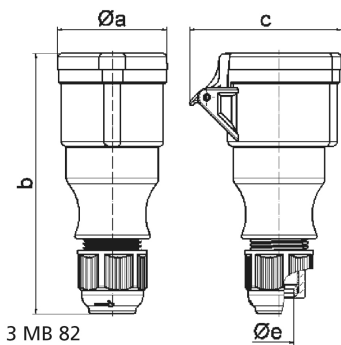

Connector - with screw terminals one piece housing

Product description	
BALS-Prd.-Nr	303-TLS
EAN	4024941192316
Product category	TLS connector MULTI-GRIP cable gland
Current	16A
Number of poles	5p
Arrangement of phases	3p+N+PE
Position of earth contact	6 h
Voltage	200/346 - 240/415V~
Frequency	50/60Hz

Product description	
Protection degree	IP44
Colour code	red RAL 3000
Colour of appliance	Hinged lid red RAL 3000, Enclosure red RAL 3000, Cable gland grey RAL 7035
Connection design	with screw terminal
Maximum conductor size	2,5 qmm
Cable entry	with cable gland
Height	154mm
Width	65mm
Depth	91mm
Material of enclosure	Polyamide
Contacts	the contact carrier is made of polyamide, the contacts are brass

Additional technical information	
	one piece housing, MULTI-GRIP cable gland with gasket and integrated strain relief, For cable diameter from 8 up to max. 18 mm

Logistics data	
Weight/pcs	0.194 kg / Piece
Packaging	Carton
Content amount	10 ST
EAN	4024941829366

Logistics data	
Length	275 mm
Width	175 mm
Height	137 mm
Weight	2.065 kg
Volume	5,737.5 ccm

Ampere	16	16	16	32	32	32
Polzahl	3	4	5	3	4	5
a ø	51,0	58,0	65,0	67,0	67,0	73,0
b	145,0	148,0	156,0	185,0	185,0	185,0
c	74,0	84,0	90,0	94,0	94,0	102,0
e ø	18,0	18,0	18,0	23,0	23,0	23,0
Leiter mm ² min	1	1	1	2,5	2,5	2,5
Leiter mm ² max	2,5	2,5	2,5	6	6	6