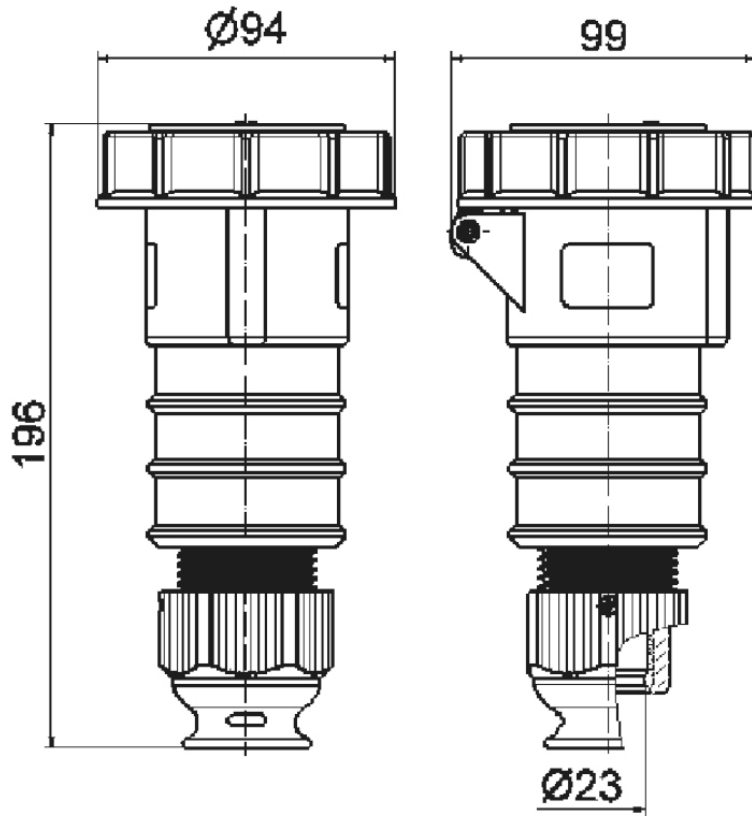

Connector - for reefer containers with cable gland

Product description	
BALS-Prd.-Nr	310426
EAN	4024941107105
Product category	QUICK-CONNECT TE connector
Current	32A
Number of poles	4p
Arrangement of phases	3P+PE
Position of earth contact	3 h
Voltage	380V~(50Hz) 440V~(60Hz) for reefer containers only
Frequency	50/60Hz

Product description	
Protection degree	IP67
Colour code	red RAL 3000
Colour of appliance	Hinged lid red RAL 3000, Enclosure red RAL 3000, Bayonet ring grey RAL 7035, Cable gland grey RAL 7035
Connection design	screwless spring terminals with KONTEX-contact
Maximum conductor size	6,0 qmm
Cable entry	with cable gland
Height	198mm
Width	94mm
Depth	97mm
Material of enclosure	Polyamide
Contacts	the contact carrier is made of high temperature resistant material, the contacts are brass nickel plated

Logistics data	
Weight/pcs	0.329 kg / Piece
Packaging	Bag
Content amount	1 ST
EAN	4024941107105
Length	97 mm
Width	94 mm
Height	198 mm

Logistics data	
Weight	0.33 kg
Volume	1,805.364 ccm
Packaging	Carton
Content amount	10 ST
EAN	4024941962605
Length	325 mm
Width	217 mm
Height	210 mm
Weight	3.496 kg
Volume	13,588.4 ccm