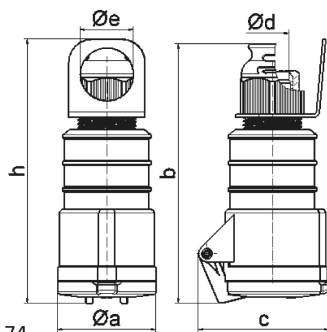

hanging connector - with Multi-Grip, with suspension clip

Product description	
BALS-Prd.-Nr	3221
EAN	4024941032216
Product category	Quick-Connect TE hanging connector
Current	32A
Number of poles	5p
Arrangement of phases	3p+N+PE
Position of earth contact	6 h
Voltage	200/346 - 240/415V~
Frequency	50/60Hz

Product description	
Protection degree	IP44
Colour code	red RAL 3000
Colour of appliance	Hinged lid red RAL 3000, Cable gland grey RAL 7035, Enclosure red RAL 3000
Connection design	screwless spring terminals with Kontex-Kontakt
Maximum conductor size	6,0 qmm
Cable entry	with cable gland
Height	212mm
Width	72mm
Depth	99mm
Material of enclosure	Polyamide
Contacts	The contact carrier is made of high temperature resistant material, the contacts are brass nickel plated

Additional technical information	
	For cable diameter from 13 up to max. 27 mm, Multi-Grip cable gland with gasket, integrated cable clamp and additional water evacuation openings

Logistics data	
Weight/pcs	0.391 kg / Piece
Packaging	Bag
Content amount	1 ST
EAN	4024941032216

Logistics data	
Length	99 mm
Width	72 mm
Height	212 mm
Weight	0.392 kg
Volume	1,511.136 ccm
Packaging	Carton
Content amount	10 ST
EAN	4024941970068
Length	325 mm
Width	217 mm
Height	210 mm
Weight	4.116 kg
Volume	13,588.4 ccm