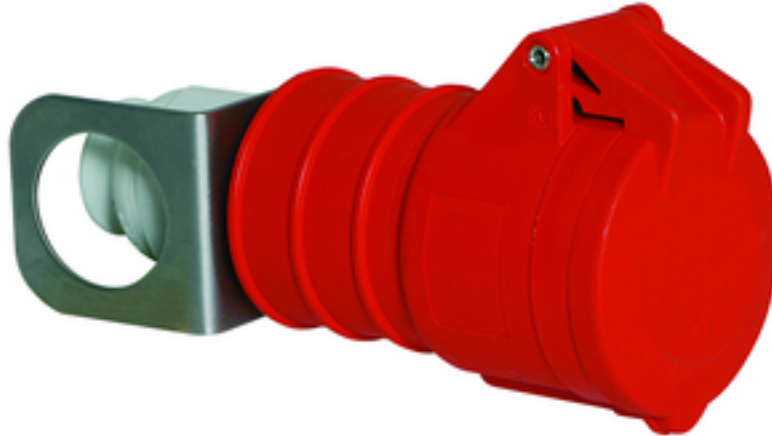

hanging connector - with Multi-Grip, with suspension clip

Product description	
BALS-Prd.-Nr	3221
EAN	4024941032216
Product category	Quick-Connect TE hanging connector
Current	32A
Number of poles	5p
Arrangement of phases	3p+N+PE
Position of earth contact	6 h
Voltage	200/346 - 240/415V~
Frequency	50/60Hz

Product description	
Protection degree	IP44
Colour code	red RAL 3000
Colour of appliance	Hinged lid red RAL 3000, Cable gland grey RAL 7035, Enclosure red RAL 3000
Connection design	screwless spring terminals with Kontex-Kontakt
Maximum conductor size	6,0 qmm
Cable entry	with cable gland
Height	212mm
Width	72mm
Depth	99mm
Material of enclosure	Polyamide
Contacts	The contact carrier is made of high temperature resistant material, the contacts are brass nickel plated

Additional technical information	
	For cable diameter from 13 up to max. 27 mm, Multi-Grip cable gland with gasket, integrated cable clamp and additional water evacuation openings

Logistics data	
Weight/pcs	0.391 kg / Piece
Packaging	Bag
Content amount	1 ST
EAN	4024941032216