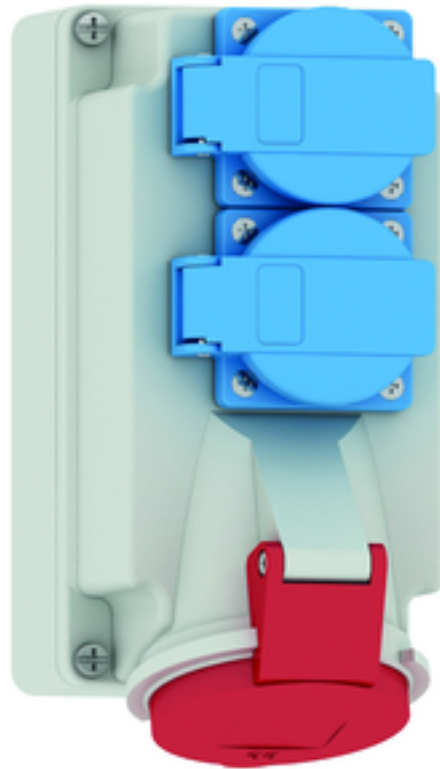

plastic - wall mounted combination units - housing dimensions 170x90

Product description	
BALS-Prd.-Nr	5101027
EAN	4024941149020
Product category	Distributor, plastic, wall mounting
Protection degree	IP44
Colour of appliance	Housing top grey RAL 7035, Housing bottom grey RAL 7035
Height	170mm
Width	90mm
Depth	124mm

Logistics data	
Weight/pcs	0.716 kg / Piece
Packaging	Carton
Content amount	1 ST
EAN	4024941149020
Length	205 mm
Width	102 mm
Height	134 mm
Weight	0.776 kg
Volume	2,118.48 ccm