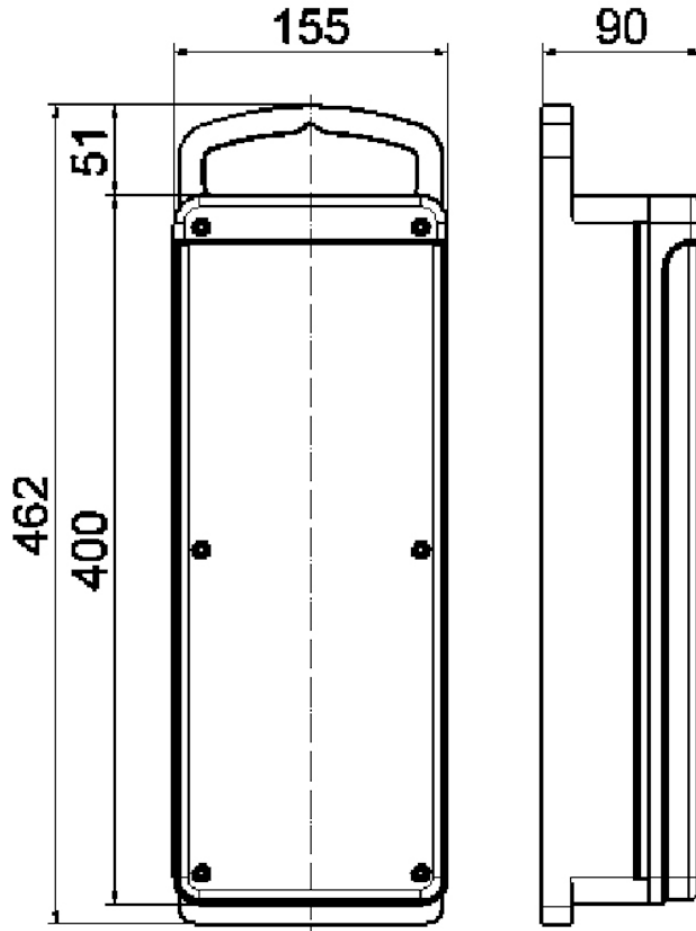

Product description	
Depth	150mm
RDF factor	0.85
Nominal current InA	32

Logistics data	
Weight/pcs	5.33 kg / Piece
Packaging	Carton
Content amount	1 ST
EAN	4024941539326
Length	560 mm
Width	215 mm
Height	260 mm
Weight	5.792 kg
Volume	26,400 ccm

Metal surcharges	
Surcharge type	Kupfer
Materialbase	150 EUR per 100 Kilogram
Included weight of material	0.384 Kilogram per 1 Piece

13 MB 54