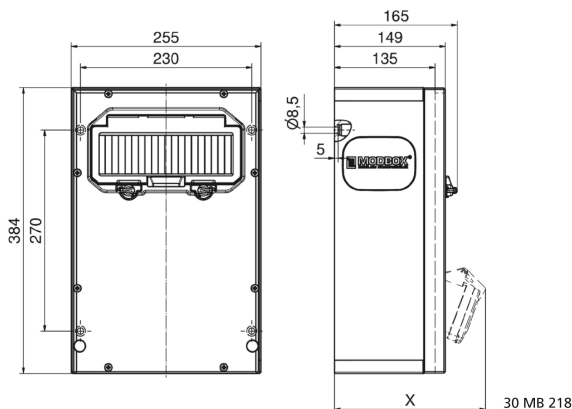

Surface-mounting distributor - rubber - MODBOX - MIDI

Product description	
BALS-Prd.-Nr	5401882
EAN	4024941005494
Product category	MODBOX - MIDI
Protection degree	IP44
Colour of appliance	Housing bottom similar black RAL 9017, Housing top similar black RAL 9017
Height	384mm
Width	255mm
Depth	135mm
RDF factor	0.72

Product description	
Nominal current InA	16

Logistics data	
Weight/pcs	10.324 kg / Piece
Packaging	Carton
Content amount	1 ST
EAN	4024941005494
Length	240 mm
Width	280 mm
Height	480 mm
Weight	10.714 kg
Volume	32,256 ccm

Tiefenmaß/ depth X (mm)

Bezeichnung/ with	IP44	IP67
OTC-Klappe/ OTC operating window	165	165
Schutzk. Steckdose/domestic socket	152	195
CEE 16A 3p	190	190
CEE 16A 4p	194	192
CEE 16A 5p	197	195
CEE 32A 3p/4p	201	203
CEE 32A 5p	203	204
CEE 63A 3p/4p/5p	219	221