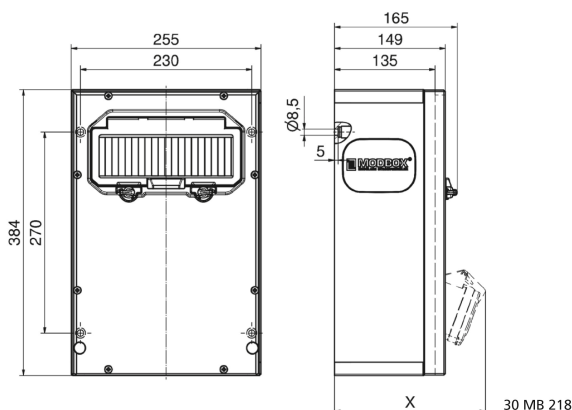

rubber - wall mounted combination units - MODBOX - MIDI

Product description	
BALS-Prd.-Nr	5401886
EAN	4024941005432
Product category	MODBOX - MIDI
Protection degree	IP44
Colour of appliance	Housing top similar black RAL 9017, Housing bottom similar black RAL 9017
Height	384mm
Width	255mm
Depth	135mm

Product description	
RDF factor	0.66
Rated current InA	32

Logistics data	
Weight/pcs	10.656 kg / Piece
Packaging	Carton
Content amount	1 ST
EAN	4024941005432
Length	240 mm
Width	280 mm
Height	480 mm
Weight	11.046 kg
Volume	32,256 ccm

Tiefenmaß/ depth X (mm)

Bezeichnung/ with	IP44	IP67
OTC-Klappe/ OTC operating window	165	165
Schutzk. Steckdose/ domestic socket	152	195
CEE 16A 3p	190	190
CEE 16A 4p	194	192
CEE 16A 5p	197	195
CEE 32A 3p/4p	201	203
CEE 32A 5p	203	204
CEE 63A 3p/4p/5p	219	221