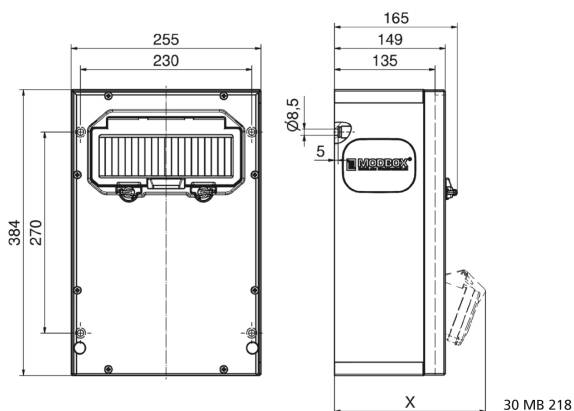

## Surface-mounting distributor - rubber - MODBOX - MIDI

Product description	
BALS-Prd.-Nr	5401905
EAN	4024941002295
Product category	MODBOX - MIDI
Protection degree	IP44
Colour of appliance	Housing bottom similar black RAL 9017, Housing top similar black RAL 9017
Height	384mm
Width	255mm
Depth	135mm
RDF factor	0.63

Product description	
Nominal current InA	63

Logistics data	
Weight/pcs	10.93 kg / Piece
Packaging	Carton
Content amount	1 ST
EAN	4024941002295
Length	240 mm
Width	280 mm
Height	480 mm
Weight	11.32 kg
Volume	32,256 ccm

**Tiefenmaß/ depth X (mm)**

Bezeichnung/ with	IP44	IP67
OTC-Klappe/ OTC operating window	165	165
Schutzk. Steckdose/domestic socket	152	195
CEE 16A 3p	190	190
CEE 16A 4p	194	192
CEE 16A 5p	197	195
CEE 32A 3p/4p	201	203
CEE 32A 5p	203	204
CEE 63A 3p/4p/5p	219	221