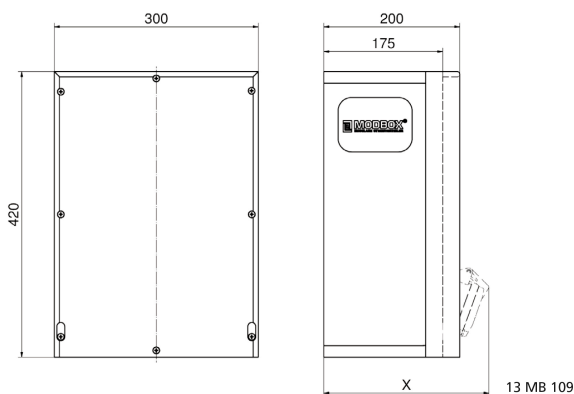

rubber - wall mounted combination units

Product description	
BALS-Prd.-Nr	5402438
EAN	4024941350600
Product category	MODBOX
Specification/Norm	DIN EN 61439-3
Protection degree	IP44
Colour of appliance	Housing top similar black RAL 9017, Housing bottom similar black RAL 9017
Height	455mm
Width	330mm
Depth	200mm

Product description	
RDF factor	0.69
Rated current InA	40

Logistics data	
Weight/pcs	0.0 kg / Piece
Packaging	Carton
Content amount	1 ST
Length	320 mm
Width	346 mm
Height	511 mm
Weight	0.71 kg
Volume	56,577.92 ccm

Tiefenmaß/ depth X (mm)

Bezeichnung/ with	IP44	IP67
Schutzk. Steckdose/domestic socket	192	235
CEE 16A 3p	230	230
CEE 16A 4p	234	232
CEE 16A 5p	237	235
CEE 32A 3p/4p	241	243
CEE 32A 5p	243	244
CEE 63A 3p/4p/5p	259	261