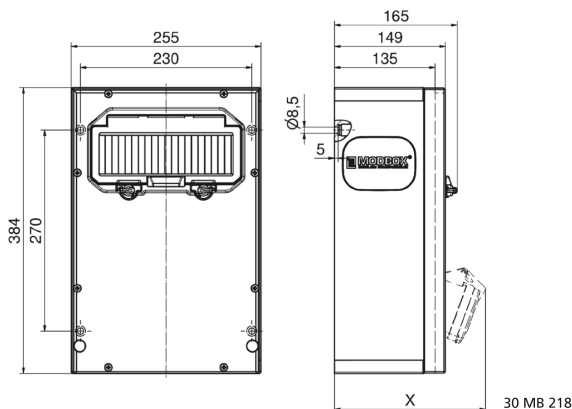

rubber - wall mounted combination units

Product description	
BALS-Prd.-Nr	5402777
EAN	4024941979627
Product category	MODBOX - MIDI
Specification/Norm	DIN EN 61439-2
Protection degree	IP44
Colour of appliance	Housing top similar black RAL 9017, Housing bottom similar black RAL 9017
Height	384mm
Width	255mm
Depth	149mm

Product description	
RDF factor	0.68
Rated current InA	32

Logistics data	
Weight/pcs	0.0 kg / Piece
Packaging	Carton
Content amount	1 ST
Length	320 mm
Width	346 mm
Height	511 mm
Weight	0.71 kg
Volume	56,577.92 ccm

Tiefenmaß/ depth X (mm)

Bezeichnung/ with	IP44	IP67
OTC-Klappe/ OTC operating window	165	165
Schutzk. Steckdose/domestic socket	152	195
CEE 16A 3p	190	190
CEE 16A 4p	194	192
CEE 16A 5p	197	195
CEE 32A 3p/4p	201	203
CEE 32A 5p	203	204
CEE 63A 3p/4p/5p	219	221