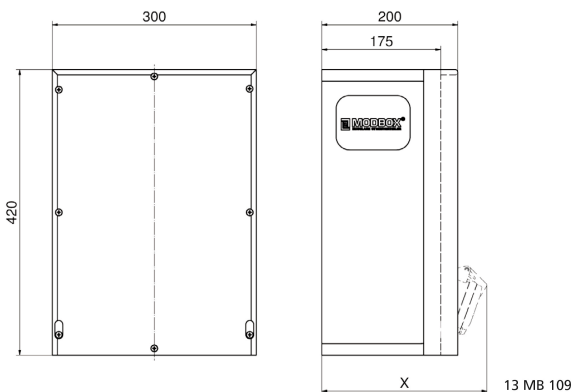

## rubber - wall mounted combination units

Product description	
BALS-Prd.-Nr	5402788
EAN	4024941979740
Product category	MODBOX
Specification/Norm	DIN EN 61439-3
Protection degree	IP67
Colour of appliance	Housing top similar black RAL 9017, Housing bottom similar black RAL 9017
Height	455mm
Width	330mm
Depth	200mm

Product description	
RDF factor	0.82
Rated current InA	32

Logistics data	
Weight/pcs	0.0 kg / Piece
Packaging	Carton
Content amount	1 ST
Length	320 mm
Width	346 mm
Height	511 mm
Weight	0.71 kg
Volume	56,577.92 ccm

**Tiefenmaß/ depth X (mm)**

Bezeichnung/ with	IP44	IP67
Schutzk. Steckdose/domestic socket	192	235
CEE 16A 3p	230	230
CEE 16A 4p	234	232
CEE 16A 5p	237	235
CEE 32A 3p/4p	241	243
CEE 32A 5p	243	244
CEE 63A 3p/4p/5p	259	261