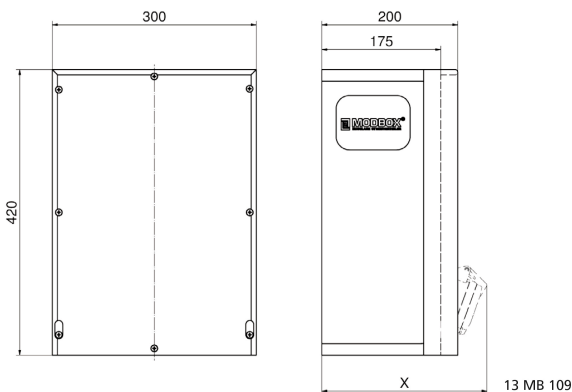

rubber - wall mounted combination units

Product description	
BALS-Prd.-Nr	5402792
EAN	4024941979832
Product category	MODBOX
Specification/Norm	DIN EN 61439-3
Protection degree	IP67
Colour of appliance	Housing top similar black RAL 9017, Housing bottom similar black RAL 9017
Height	455mm
Width	330mm
Depth	200mm

Product description	
RDF factor	0.73
Rated current InA	40

Logistics data	
Weight/pcs	0.0 kg / Piece
Packaging	Carton
Content amount	1 ST
Length	320 mm
Width	346 mm
Height	511 mm
Weight	0.71 kg
Volume	56,577.92 ccm

Tiefenmaß/ depth X (mm)

Bezeichnung/ with	IP44	IP67
Schutzk. Steckdose/domestic socket	192	235
CEE 16A 3p	230	230
CEE 16A 4p	234	232
CEE 16A 5p	237	235
CEE 32A 3p/4p	241	243
CEE 32A 5p	243	244
CEE 63A 3p/4p/5p	259	261