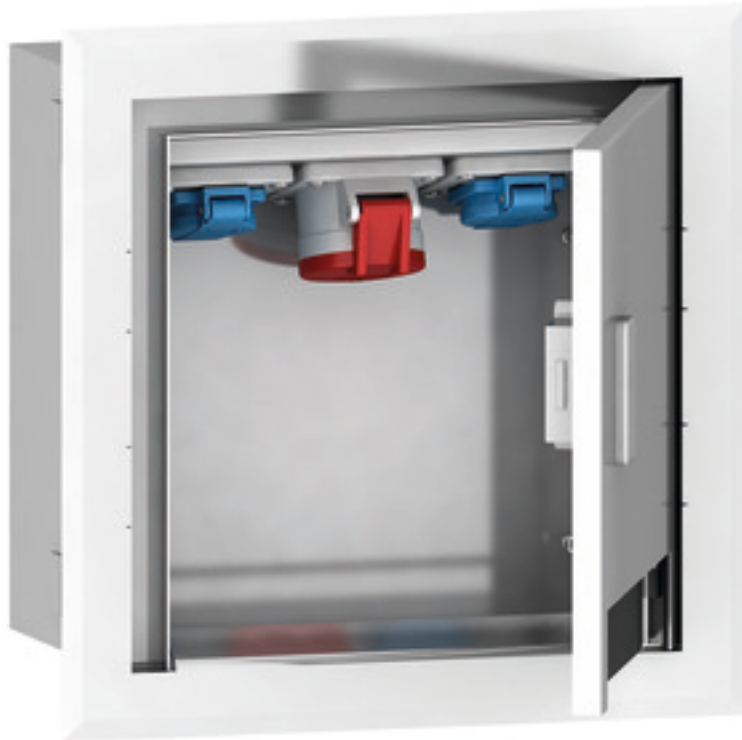

Flush-mounting housing - Flush mounting cabinets

Product description	
BALS-Prd.-Nr	560965
EAN	4024941948036
Product category	Flush mounting cabinets
Protection degree	IP44
Height	300mm
Width	300mm
Depth	200mm

Logistics data	
Weight/pcs	0.0 kg / Piece

Logistics data	
Packaging	Carton
Content amount	1 ST
EAN	4024941948036
Length	800 mm
Width	600 mm
Height	340 mm
Weight	1.35 kg
Volume	163,200 ccm