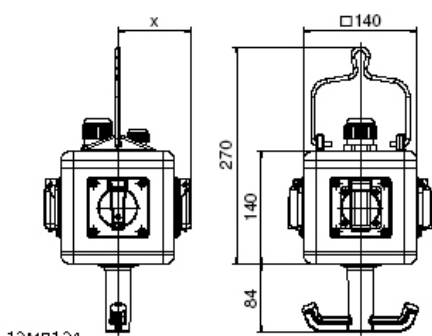

Hanging distributors - UNI - BLOCK - dependent

Product description	
BALS-Prd.-Nr	571370
EAN	4024941191029
Product category	UNI - BLOCK, dependent
Protection degree	IP20
Colour of appliance	Housing bottom similar black RAL 9017, Housing top similar yellow RAL 1023
Height	140mm
Width	140mm
Depth	140mm
RDF factor	1

Logistics data	
Weight/pcs	2.104 kg / Piece
Packaging	Carton
Content amount	1 ST
EAN	4024941191029
Length	325 mm
Width	217 mm
Height	210 mm
Weight	2.32 kg
Volume	13,588.4 ccm

13MB124

Depth X			
Component	Angle	IP44/IP54	IP67
16A 3pol.	straight	118	122
16A 4pol.	straight	119	124
16A 5pol.	straight	122	124
32A 3/4pol.	straight	128	132
32A 5pol.	straight	132	132
16A 5pol.	angled	126	125
Domestic socket	straight	90	115
Operating window		90	