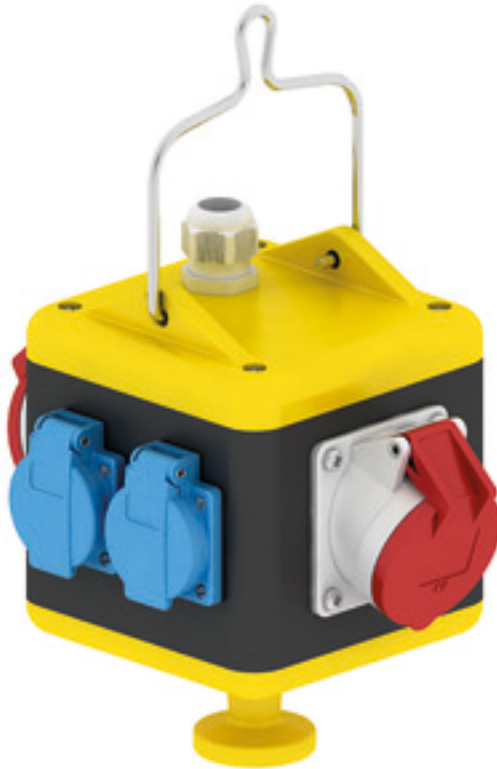

Hanging distributors - UNI - BLOCK - dependent

Product description	
BALS-Prd.-Nr	572231
EAN	4024941948272
Product category	UNI - BLOCK, dependent
Protection degree	IP54
Colour of appliance	Housing bottom similar black RAL 9017, Housing top similar yellow RAL 1023
Height	140mm
Width	140mm
Depth	140mm
RDF factor	0.6

Logistics data	
Weight/pcs	2.746 kg / Piece
Packaging	Carton
Content amount	1 ST
EAN	4024941948272
Length	325 mm
Width	217 mm
Height	210 mm
Weight	2.952 kg
Volume	13,588.4 ccm

Depth X			
Component	Angle	IP44/IP54	IP67
16A 3pol.	straight	118	122
16A 4pol.	straight	119	124
16A 5pol.	straight	122	124
32A 3/4pol.	straight	128	132
32A 5pol.	straight	132	132
16A 5pol.	angled	126	125
Domestic socket	straight	90	115
Operating window		90	