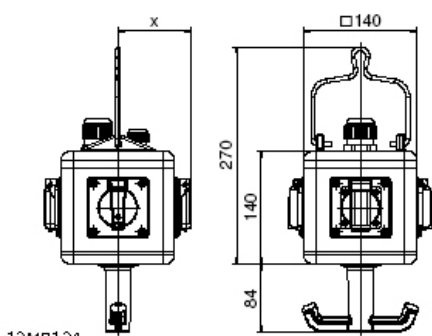

Hanging distributors - UNI - BLOCK - dependent

Product description	
BALS-Prd.-Nr	572231
EAN	4024941948272
Product category	UNI - BLOCK, dependent
Protection degree	IP54
Colour of appliance	Housing bottom similar black RAL 9017, Housing top similar yellow RAL 1023
Height	140mm
Width	140mm
Depth	140mm
RDF factor	0.6

Logistics data	
Weight/pcs	2.746 kg / Piece
Packaging	Carton
Content amount	1 ST
EAN	4024941948272
Length	325 mm
Width	217 mm
Height	210 mm
Weight	2.952 kg
Volume	13,588.4 ccm

Depth X			
Component	Angle	IP44/IP54	IP67
16A 3pol.	straight	118	122
16A 4pol.	straight	119	124
16A 5pol.	straight	122	124
32A 3/4pol.	straight	128	132
32A 5pol.	straight	132	132
16A 5pol.	angled	126	125
Domestic socket	straight	90	115
Operating window		90	