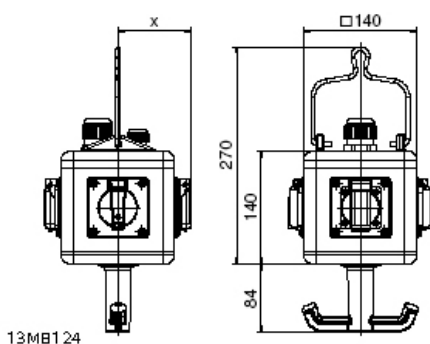

Hanging distributors - UNI - BLOCK - dependent

Product description	
BALS-Prd.-Nr	57250
EAN	4024941572507
Product category	UNI - BLOCK, dependent
Protection degree	IP54
Colour of appliance	Housing bottom similar black RAL 9017, Housing top similar yellow RAL 1023
Height	140mm
Width	140mm
Depth	140mm
RDF factor	1

Logistics data	
Weight/pcs	2.37 kg / Piece
Packaging	Carton
Content amount	1 ST
EAN	4024941572507
Length	335 mm
Width	283 mm
Height	268 mm
Weight	2.72 kg
Volume	21,937.5 ccm

13MB124

Depth X

Component	Angle	IP44/IP54	IP67
16A 3pol.	straight	118	122
16A 4pol.	straight	119	124
16A 5pol.	straight	122	124
32A 3/4pol.	straight	128	132
32A 5pol.	straight	132	132
16A 5pol.	angled	126	125
Domestic socket	straight	90	115
Operating window		90	