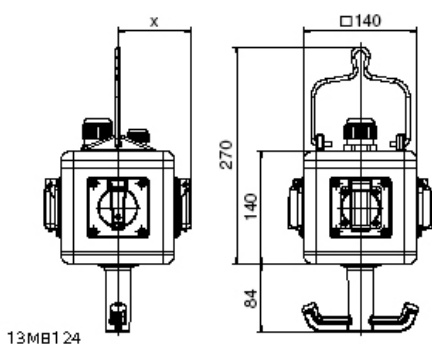

## Hanging combination units - hanging combination unit

Product description	
BALS-Prd.-Nr	573151
EAN	4024941948319
Product category	UNI - BLOCK, dependent
Protection degree	IP54
Colour of appliance	Housing top similar yellow RAL 1023, Housing bottom similar black RAL 9017
Height	140mm
Width	140mm
Depth	140mm
RDF factor	1

Logistics data	
Weight/pcs	2.382 kg / Piece
Packaging	Carton
Content amount	1 ST
EAN	4024941948319
Length	295 mm
Width	185 mm
Height	215 mm
Weight	2.546 kg
Volume	9,975 ccm

13MB124

Depth X			
Component	Angle	IP44/IP54	IP67
16A 3pol.	straight	118	122
16A 4pol.	straight	119	124
16A 5pol.	straight	122	124
32A 3/4pol.	straight	128	132
32A 5pol.	straight	132	132
16A 5pol.	angled	126	125
Domestic socket	straight	90	115
Operating window		90	