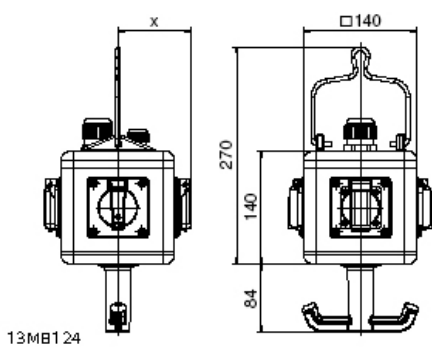

## Hanging distributors - UNI - BLOCK - dependent

Product description	
BALS-Prd.-Nr	57360
EAN	4024941573603
Product category	UNI - BLOCK, dependent
Protection degree	IP44
Colour of appliance	Housing bottom similar black RAL 9017, Housing top similar yellow RAL 1023
Height	140mm
Width	140mm
Depth	140mm
RDF factor	1

Logistics data	
Weight/pcs	2.062 kg / Piece
Packaging	Carton
Content amount	1 ST
EAN	4024941573603
Length	258 mm
Width	183 mm
Height	212 mm
Weight	2.214 kg
Volume	8,750 ccm

Depth X			
Component	Angle	IP44/IP54	IP67
16A 3pol.	straight	118	122
16A 4pol.	straight	119	124
16A 5pol.	straight	122	124
32A 3/4pol.	straight	128	132
32A 5pol.	straight	132	132
16A 5pol.	angled	126	125
Domestic socket	straight	90	115
Operating window		90	