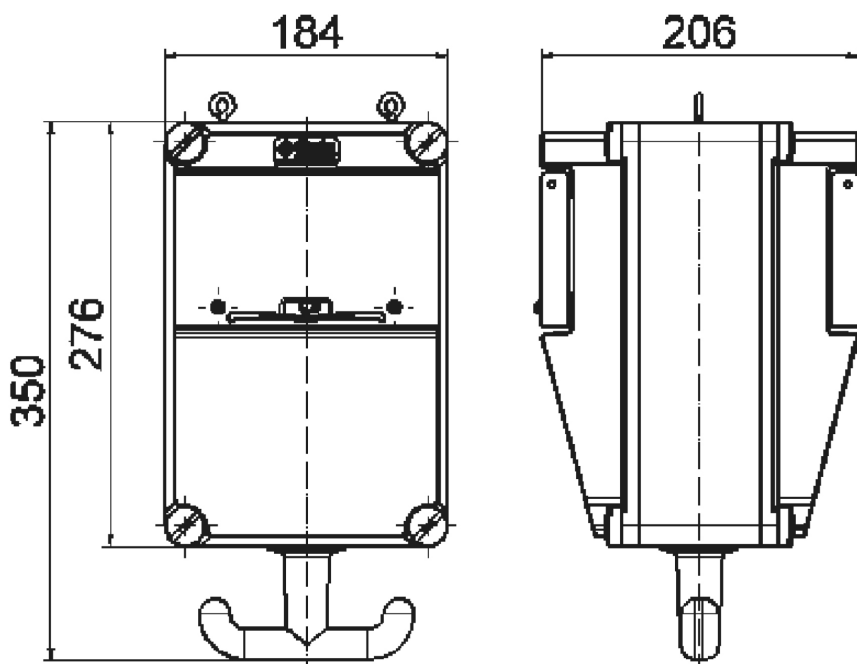

Hanging distributors - Hanging distributors

Product description	
BALS-Prd.-Nr	574420
EAN	4024941948340
Product category	Hanging distributors
Protection degree	IP44
Colour of appliance	Housing bottom grey RAL 7035, Housing top grey RAL 7035
Height	276mm
Width	184mm
Depth	206mm

Logistics data	
Weight/pcs	4.438 kg / Piece
Packaging	Carton
Content amount	1 ST
EAN	4024941948340
Length	345 mm
Width	345 mm
Height	217 mm
Weight	4.773 kg
Volume	24,276 ccm

30MB186