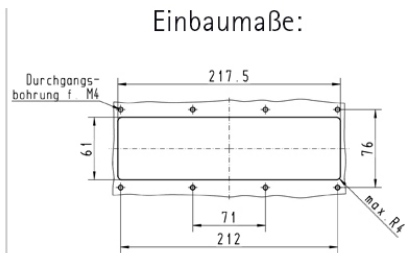

Logistics data

Volume

8,750 ccm

30 MB 86