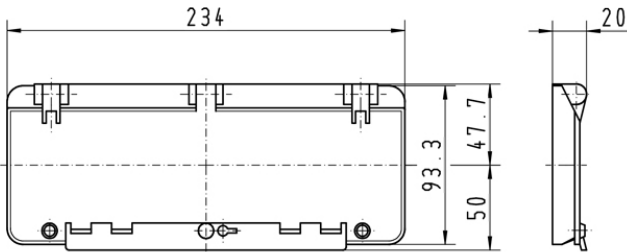

Logistics data

Volume

8,750 ccm

30 MB 86