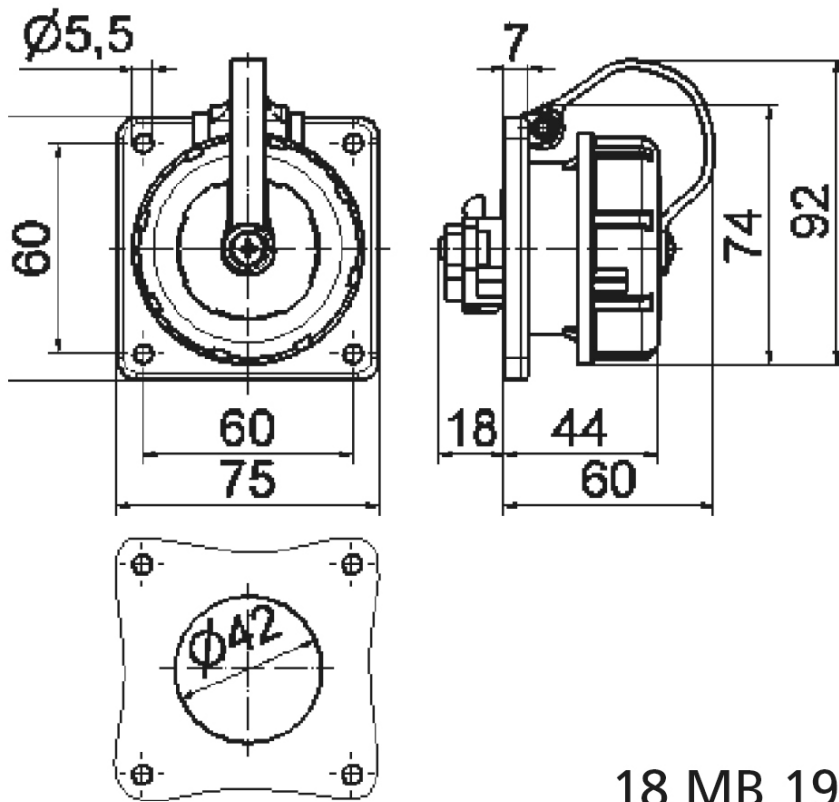

Domestic panel mounting socket outlet - TN - flange 75x75 fixing centers 60x60

Product description	
BALS-Prd.-Nr	7108
EAN	4024941071086
Product category	TN domestic panel mounting socket outlet, straight, System F German standard
Current	16A
Number of poles	3p
Arrangement of phases	2P+PE
Voltage	250V~
Frequency	AC

Product description	
VG-type-no.:	VG 96926 AS 001
Supply no.:	5935-12-312-5115
Protection degree	IP68
Colour code	bronze-green RAL 6031-F9
Colour of appliance	Bayonet ring bronze-green RAL 6031-F9, Hinged lid bronze-green RAL 6031-F9, Enclosure bronze-green RAL 6031-F9
Connection design	head-screw terminal
Maximum conductor size	4,0 qmm
Cable entry	other
Height	75mm
Width	75mm
Depth	78mm
Flange size vertical in mm	75mm
Flange size horizontal in mm	75mm
Drill hole dist. vertical mm	60mm
Drill hole dist. horizontal mm	60mm
Material of enclosure	plastic
Contacts	the contact carrier is made of high temperature resistant material, the contacts are brass nickel plated

Additional technical information	
	The connection is rear, with german earthing system

Additional technical information	
	With bayonet cover on strap

Logistics data	
Weight/pcs	0.128 kg / Piece
Packaging	Bag
Content amount	1 ST
EAN	4024941071086
Length	78 mm
Width	75 mm
Height	75 mm
Weight	0.129 kg
Volume	438.75 ccm
Packaging	Carton
Content amount	10 ST
EAN	4024941840132
Length	275 mm
Width	175 mm
Height	137 mm
Weight	1.405 kg
Volume	5,737.5 ccm