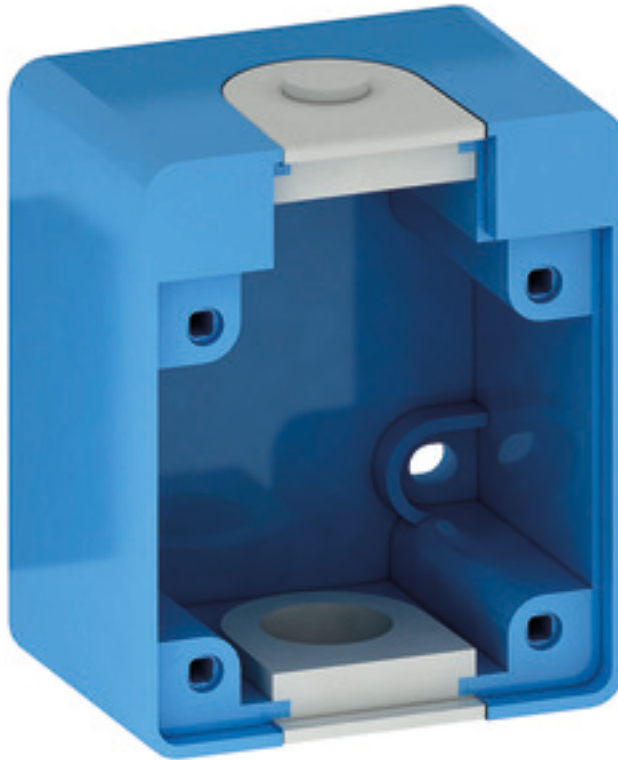

Accessories for domestic panel mounting socket outlets - housing dimensions 66x54

Product description	
BALS-Prd.-Nr	722
EAN	4024941007221
Product category	accessories for schuko-type plugs and sockets
Colour code	blue RAL 5015
Colour of appliance	Enclosure blue RAL 5015, anti-kink sleeve grey RAL 7035
Cable entry	Anti-kink sleeve
Height	66mm
Width	54mm

Product description	
Depth	39mm
Dimension of enclosure	66x54 mm (HxW)
Material of enclosure	Polyamide

Logistics data	
Weight/pcs	0.051 kg / Piece
Packaging	Bag
Content amount	1 ST
EAN	4024941007221
Length	39 mm
Width	54 mm
Height	66 mm
Weight	0.052 kg
Volume	138.996 ccm
Packaging	Carton
Content amount	20 ST
EAN	4024941827805
Length	276 mm
Width	174 mm
Height	80 mm
Weight	1.132 kg