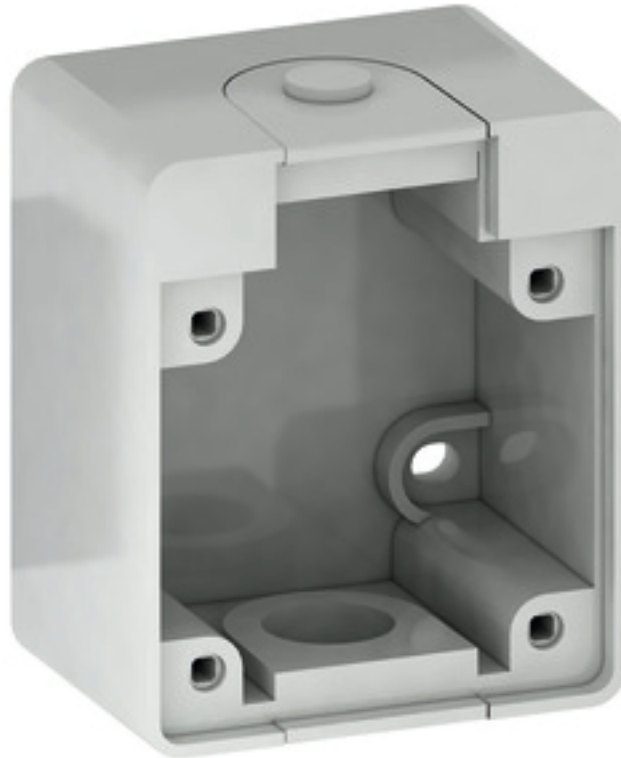

## Accessories for domestic panel mounting socket outlets - housing dimensions 66x54

Product description	
BALS-Prd.-Nr	723
EAN	4024941007238
Product category	accessories for schuko-type plugs and sockets
Colour code	grey RAL 7035
Colour of appliance	anti-kink sleeve grey RAL 7035, Enclosure grey RAL 7035
Cable entry	Anti-kink sleeve
Height	66mm
Width	54mm

Product description	
Depth	39mm
Dimension of enclosure	66x54 mm (HxW)
Material of enclosure	Polyamide

Logistics data	
Weight/pcs	0.051 kg / Piece
Packaging	Bag
Content amount	1 ST
EAN	4024941007238
Length	39 mm
Width	54 mm
Height	66 mm
Weight	0.052 kg
Volume	138.996 ccm
Packaging	Carton
Content amount	20 ST
EAN	4024941974967
Length	276 mm
Width	174 mm
Height	80 mm
Weight	1.132 kg