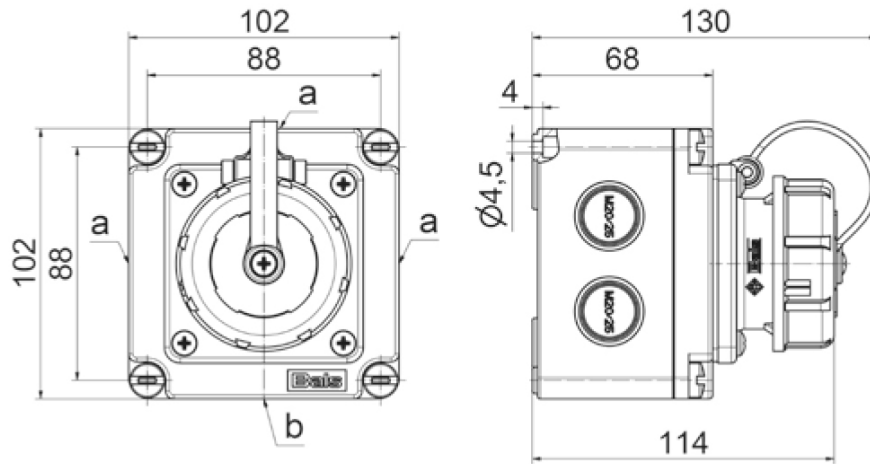

Wall mounting socket outlet domestic type - straight - housing dimensions 102x102 mm

Product description	
BALS-Prd.-Nr	7245
EAN	4024941937986
Product category	Domestic wall mounting socket outlet, straight
Current	16A
Number of poles	3p
Arrangement of phases	2P+PE
Voltage	250V~
Frequency	AC

Product description	
Protection degree	IP67
Colour code	blue RAL 5015
Colour of appliance	Hinged lid blue RAL 5015, Bayonet ring grey RAL 7035, Enclosure grey RAL 7035
Connection design	head-screw terminal
Maximum conductor size	4,0 qmm
Cable entry	3 sides 2x M20/25, 1 side 1x M20/25, to break out
Height	102mm
Width	102mm
Depth	130mm
Dimension of enclosure	102x102 mm (HxW)
Material of enclosure	plastic
Contacts	the contact carrier is made of high temperature resistant material, the contacts are brass nickel plated

Additional technical information	
	All cable entries are to break out

Logistics data	
Weight/pcs	0.311 kg / Piece
Packaging	Bag
Content amount	1 ST
EAN	4024941937986

Logistics data	
Length	130 mm
Width	102 mm
Height	102 mm
Weight	0.312 kg
Volume	1,352.52 ccm
Packaging	Carton
Content amount	10 ST
EAN	4024941959223
Length	325 mm
Width	217 mm
Height	210 mm
Weight	3.316 kg
Volume	13,588.4 ccm