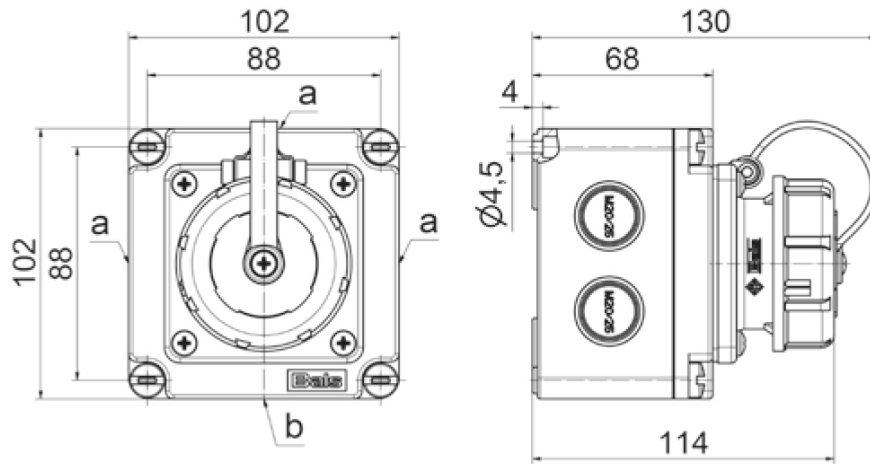

## Wall mounting socket outlet domestic type - Belgian/French standard

Product description	
BALS-Prd.-Nr	7246
EAN	4024941937993
Product category	Domestic wall mounting socket outlet, straight
Current	16A
Number of poles	3p
Arrangement of phases	2P+PE
Voltage	250V~
Frequency	AC

Product description	
Protection degree	IP67
Colour code	blue RAL 5015
Colour of appliance	Enclosure blue RAL 5015, Hinged lid blue RAL 5015, Bayonet ring grey RAL 7035
Connection design	head-screw terminal
Maximum conductor size	4,0 qmm
Cable entry	3 sides 2x M20/25, 1 side 1x M20/25, to break out
Height	102mm
Width	102mm
Depth	130mm
Dimension of enclosure	102x102 mm (HxW)
Material of enclosure	plastic
Contacts	the contact carrier is made of high temperature resistant material, the contacts are brass nickel plated

Additional technical information	
	All cable entries are to break out

Logistics data	
Weight/pcs	0.313 kg / Piece
Packaging	Bag
Content amount	1 ST
EAN	4024941937993

Logistics data	
Length	130 mm
Width	102 mm
Height	102 mm
Weight	0.314 kg
Volume	1,352.52 ccm
Packaging	Carton
Content amount	10 ST
EAN	4024941835787
Length	325 mm
Width	217 mm
Height	210 mm
Weight	3.336 kg
Volume	13,588.4 ccm

a	2xM20/M25
b	1xM20/M25

**18 MB 114**