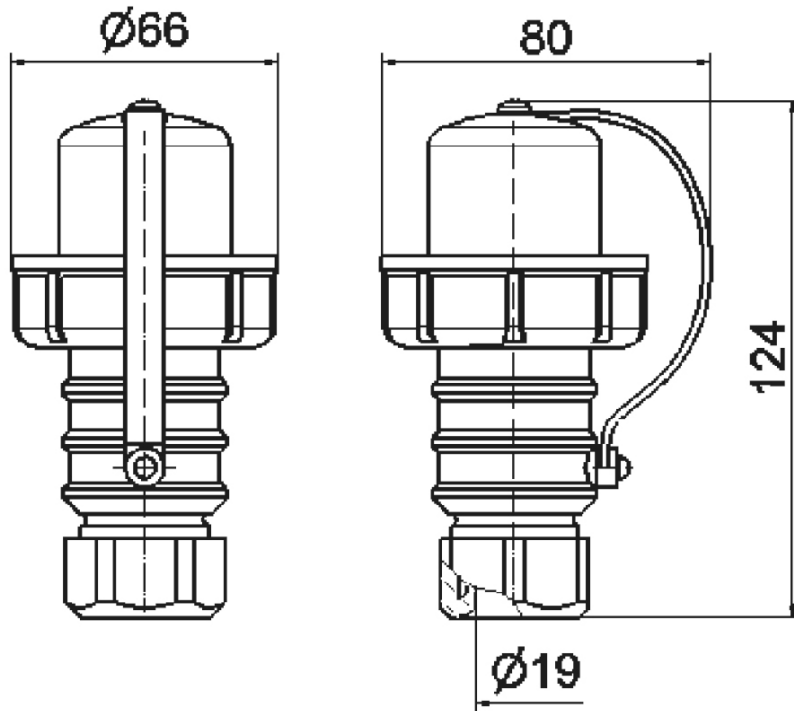

## Domestic plug - TN - with cable gland with closure cap

Product description	
BALS-Prd.-Nr	735
EAN	4024941007351
Product category	TN domestic plug
Current	16A
Number of poles	3p
Arrangement of phases	2P+PE
Voltage	250V~
Frequency	AC
VG-type-no.:	VG 96926 CP 001

Product description	
Supply no.:	5935-12-141-3149
Protection degree	IP68
Colour code	bronze-green RAL 6031-F9
Colour of appliance	Collar black RAL 9005, Cable gland bronze-green RAL 6031-F9, Bayonet ring bronze-green RAL 6031-F9, Housing cover bronze-green RAL 6031-F9
Connection design	with screw terminal
Maximum conductor size	2,5 qmm
Cable entry	with cable gland
Height	124mm
Width	80mm
Depth	66mm
Material of enclosure	plastic
Contacts	the contact carrier is made of high temperature resistant material, the contacts are brass nickel plated

Additional technical information	
	also suitable for Belgian/French standard
	For cable diameter up to max. 18.0 mm, With cable gland
	With closure cap

Logistics data	
Weight/pcs	0.158 kg / Piece

Logistics data	
Packaging	Bag
Content amount	1 ST
EAN	4024941007351
Length	66 mm
Width	80 mm
Height	124 mm
Weight	0.159 kg
Volume	654.72 ccm
Packaging	Carton
Content amount	10 ST
EAN	4024941840194
Length	275 mm
Width	175 mm
Height	137 mm
Weight	1.705 kg
Volume	5,737.5 ccm