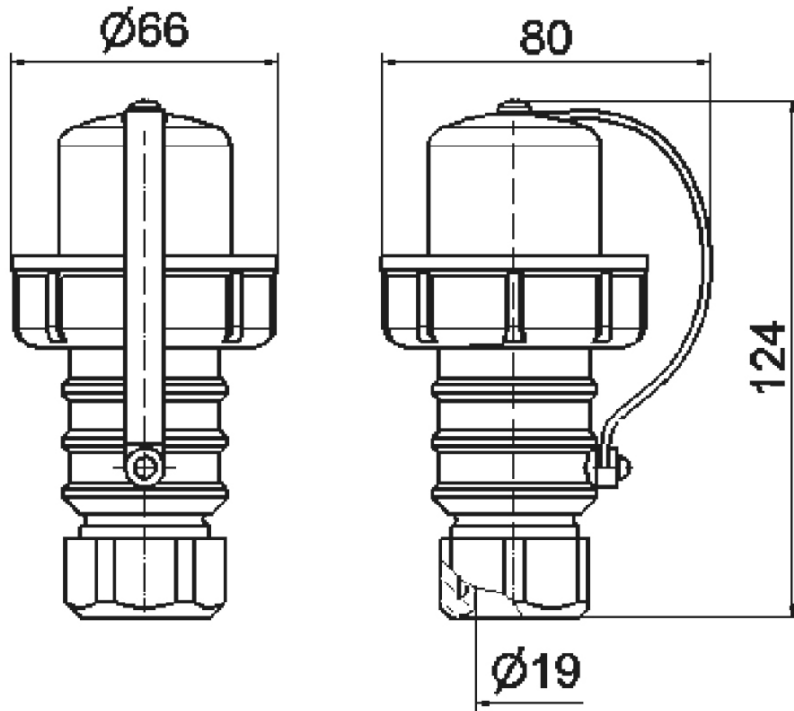

## Plug domestic type - with cable gland with closure cap

Product description	
BALS-Prd.-Nr	736
EAN	4024941007368
Product category	Domestic plug
Current	16A
Number of poles	3p
Arrangement of phases	2P+PE
Voltage	250V~
Frequency	AC
Protection degree	IP67

Product description	
Colour code	blue RAL 5015
Colour of appliance	Collar black RAL 9005, Cable gland grey RAL 7035, Housing cover blue RAL 5015
Connection design	with screw terminal
Maximum conductor size	2,5 qmm
Cable entry	with cable gland
Height	124mm
Width	80mm
Depth	66mm
Material of enclosure	plastic
Contacts	the contact carrier is made of polyamide, the contacts are brass nickel plated

Additional technical information	
	also suitable for Belgian/French standard
	For cable diameter up to max. 14,0 mm, With cable gland, With hammer symbol
	With closure cap

Logistics data	
Weight/pcs	0.164 kg / Piece
Packaging	Bag
Content amount	1 ST
EAN	4024941007368

Logistics data	
Length	66 mm
Width	80 mm
Height	124 mm
Weight	0.165 kg
Volume	654.72 ccm
Packaging	Carton
Content amount	10 ST
EAN	4024941959162
Length	275 mm
Width	175 mm
Height	137 mm
Weight	1.765 kg
Volume	5,737.5 ccm