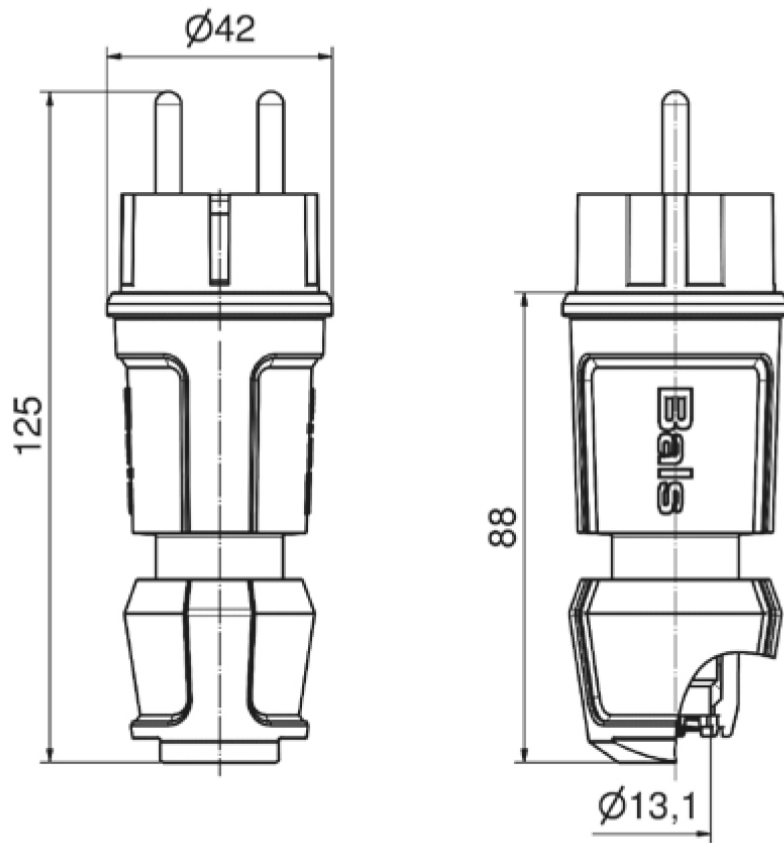

## Plug domestic type - with cable sleeve

Product description	
BALS-Prd.-Nr	7370
EAN	4024941852388
Product category	Domestic plug
Current	16A
Number of poles	3p
Arrangement of phases	2P+PE
Voltage	250V~
Frequency	AC
Protection degree	IP44

Product description	
Colour code	blue RAL 5015
Colour of appliance	Collar black RAL 9005, Cable gland black RAL 9005, Housing cover blue RAL 5015
Connection design	with screw terminal
Maximum conductor size	2,5 qmm
Cable entry	with cable gland
Height	122mm
Width	42mm
Depth	42mm
Material of enclosure	plastic
Contacts	the contact carrier is made of polyamide, the contacts are brass nickel plated

Additional technical information	
	also suitable for Belgian/French standard
	MULTI-GRIP cable gland with gasket and integrated strain relief

Logistics data	
Weight/pcs	0.082 kg / Piece
Packaging	Bag
Content amount	1 ST
EAN	4024941852388
Length	42 mm

Logistics data	
Width	42 mm
Height	122 mm
Weight	0.083 kg
Volume	215.208 ccm
Packaging	Carton
Content amount	20 ST
EAN	4024941323604
Length	275 mm
Width	175 mm
Height	137 mm
Weight	1.765 kg
Volume	5,737.5 ccm