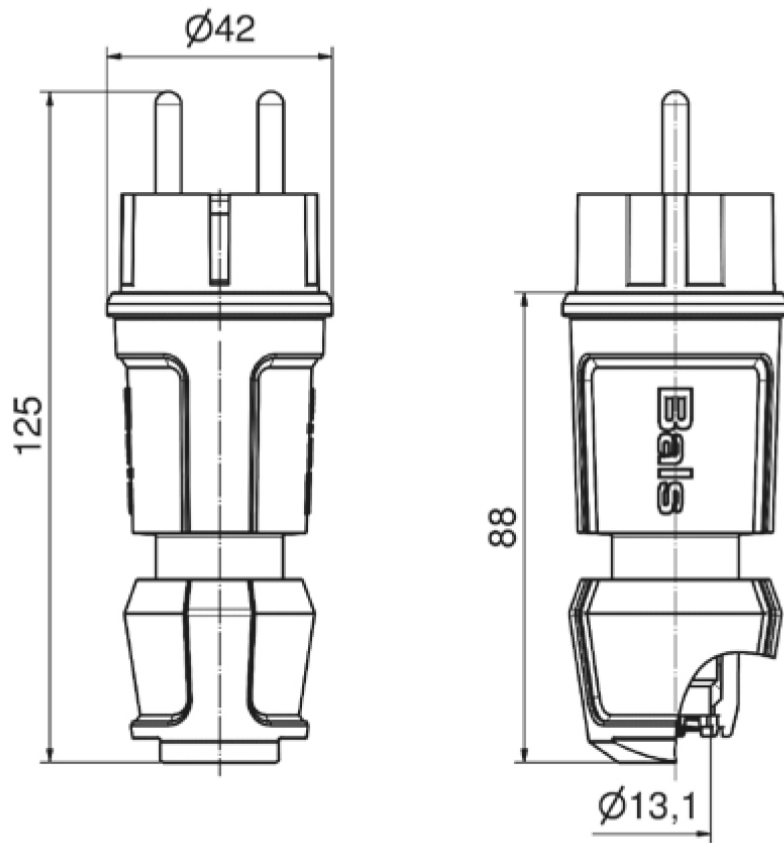

Plug domestic type - with cable sleeve

Product description	
BALS-Prd.-Nr	7372
EAN	4024941852401
Product category	Domestic plug
Current	16A
Number of poles	3p
Arrangement of phases	2P+PE
Voltage	250V~
Frequency	AC
Protection degree	IP44

Product description	
Colour code	black RAL 9005
Colour of appliance	Collar black RAL 9005, Housing cover black RAL 9005, Cable gland black RAL 9005
Connection design	with screw terminal
Maximum conductor size	2,5 qmm
Cable entry	with cable gland
Height	122mm
Width	42mm
Depth	42mm
Material of enclosure	plastic
Contacts	the contact carrier is made of polyamide, the contacts are brass nickel plated

Additional technical information	
	also suitable for Belgian/French standard
	MULTI-GRIP cable gland with gasket and integrated strain relief

Logistics data	
Weight/pcs	0.06 kg / Piece
Packaging	Bag
Content amount	1 ST
EAN	4024941852401
Length	42 mm

Logistics data	
Width	42 mm
Height	122 mm
Weight	0.061 kg
Volume	215.208 ccm
Packaging	Carton
Content amount	20 ST
EAN	4024941323628
Length	275 mm
Width	175 mm
Height	137 mm
Weight	1.325 kg
Volume	5,737.5 ccm