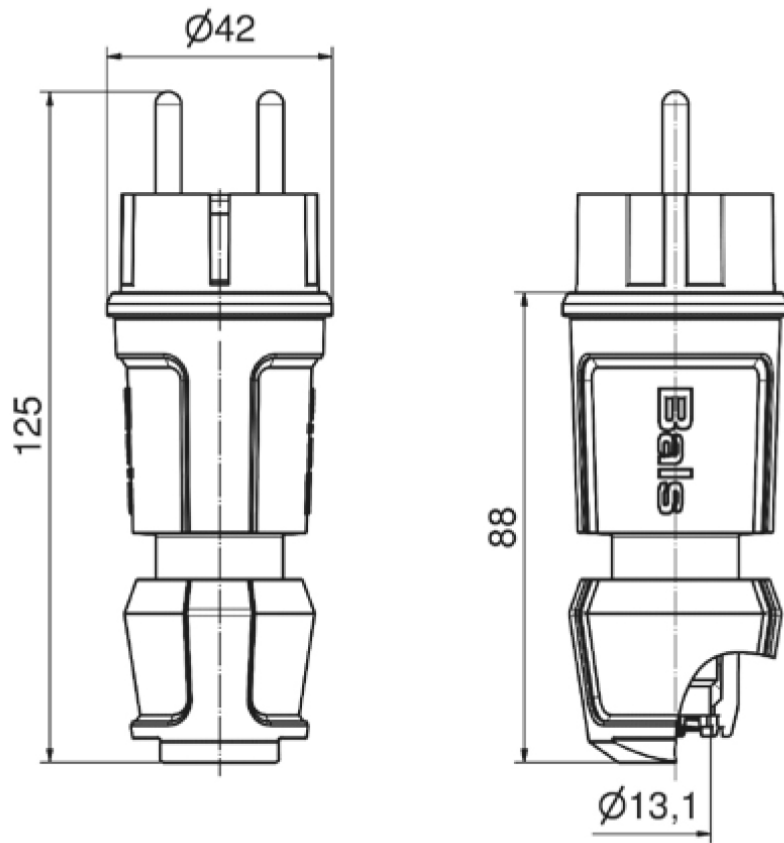

## Plug domestic type - with cable sleeve

Product description	
BALS-Prd.-Nr	7373
EAN	4024941852487
Product category	Domestic plug
Current	16A
Number of poles	3p
Arrangement of phases	2P+PE
Voltage	250V~
Frequency	AC
Protection degree	IP44

Product description	
Colour code	red RAL 3000
Colour of appliance	Collar black RAL 9005, Housing cover red RAL 3000, Cable gland black RAL 9005
Connection design	with screw terminal
Maximum conductor size	2,5 qmm
Cable entry	with cable gland
Height	122mm
Width	42mm
Depth	42mm
Material of enclosure	plastic
Contacts	the contact carrier is made of polyamide, the contacts are brass nickel plated

Additional technical information	
	also suitable for Belgian/French standard
	MULTI-GRIP cable gland with gasket and integrated strain relief

Logistics data	
Weight/pcs	0.082 kg / Piece
Packaging	Bag
Content amount	1 ST
EAN	4024941852487
Length	42 mm

Logistics data	
Width	42 mm
Height	122 mm
Weight	0.083 kg
Volume	215.208 ccm
Packaging	Carton
Content amount	20 ST
EAN	4024941323635
Length	275 mm
Width	175 mm
Height	137 mm
Weight	1.765 kg
Volume	5,737.5 ccm